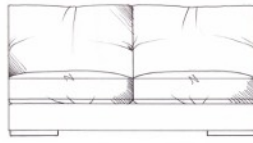

Incl. 60cm feather scatters as shown.

ALL UNITS
 HEIGHT 68CM
 DEPTH 108CM
 SEAT HEIGHT 40CM
 ARM HEIGHT 60CM
 HEIGHT TO BACK CUSHION 90CM

Extra small armless unit W: 75cm

Extra small 1 arm unit W: 110cm

Single corner unit W: 108cm

Small armless unit W: 88cm

Small 1 arm unit W: 123cm

Medium corner unit W: 216cm

Medium armless unit W: 150cm

Medium 1 arm unit W: 185cm

Large corner unit W: 229cm

Large armless unit W: 175cm

Large 1 arm unit W: 210cm