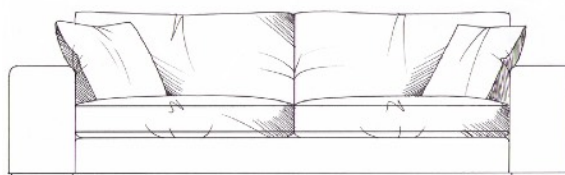

tamarisk

Harper

Square arm sofa range with quilted arm detail. Foam seat with fibre wrap. Fibre backs. Feather scatters - for number of scatters see price list. Steel serpentine springs. Bolt-on arms for ease of delivery on all sofas. Solid wood feet available in dark oak, light oak, ebony, walnut, smoked grey, wenge or graphite.

Footstools
All stools H: 36cm, D: 77cm

Medium stool width 85cm
Large stool width 110cm

Love seat
width 170cm
height 68cm
depth 108cm

Small sofa
width 200cm
height 68cm
depth 108cm

Medium sofa
width 220cm
height 68cm
depth 108cm

Large sofa
width 245cm
height 68cm
depth 108cm

Grand sofa
width 270cm
height 68cm
depth 108cm