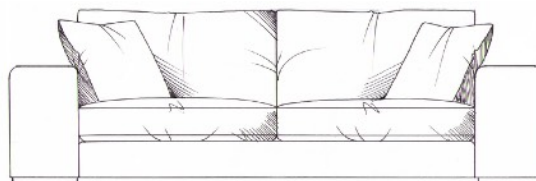

tamarisk

Harper

Square arm sofa range with quilted arm detail. Foam seat with fibre wrap. Fibre backs. Feather scatters - for number of scatters see price list. Steel serpentine springs. Bolt-on arms for ease of delivery on all sofas. Solid wood feet available in dark oak, light oak, ebony, walnut, smoked grey, wenge or graphite.

Footstools
All stools H: 36cm, D: 77cm

Medium stool width 85cm
Large stool width 110cm

Love seat
width 170cm
height 68cm
depth 108cm

Small sofa
width 200cm
height 68cm
depth 108cm

Medium sofa
width 220cm
height 68cm
depth 108cm

Large sofa
width 245cm
height 68cm
depth 108cm

Grand sofa
width 270cm
height 68cm
depth 108cm