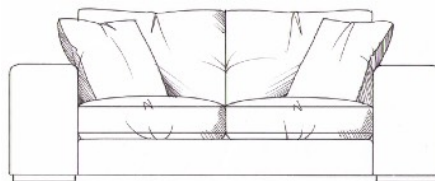

tamarisk

Harper

Square arm sofa range with quilted arm detail. Foam seat with fibre wrap. Fibre backs. Feather scatters - for number of scatters see price list. Steel serpentine springs. Bolt-on arms for ease of delivery on all sofas. Solid wood feet available in dark oak, light oak, ebony, walnut, smoked grey, wenge or graphite.

Footstools
All stools H: 36cm, D: 77cm

Medium stool width 85cm
Large stool width 110cm

Love seat
width 170cm
height 68cm
depth 108cm

Small sofa
width 200cm
height 68cm
depth 108cm

Medium sofa
width 220cm
height 68cm
depth 108cm

Large sofa
width 245cm
height 68cm
depth 108cm

Grand sofa
width 270cm
height 68cm
depth 108cm