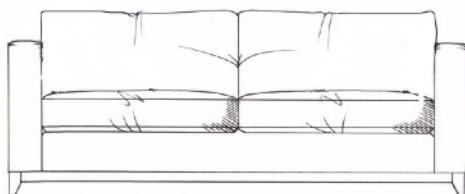

## Harris

Foam seat with fibre wrap. Fibre back. Steel serpentine springs. Solid wood plinth available in dark oak, light oak, ebony, walnut, smoked grey, wenge or graphite.

Chair  
width 100cm  
height 70cm  
depth 101cm

Love seat  
width 122cm  
height 70cm  
depth 101cm

Medium sofa  
width 181cm  
height 70cm  
depth 101cm

Large sofa  
width 211cm  
height 70cm  
depth 101cm

Grand sofa  
width 231cm  
height 70cm  
depth 101cm