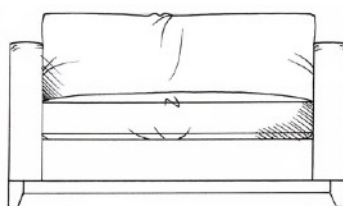

## Harris

Foam seat with fibre wrap. Fibre back. Steel serpentine springs. Solid wood plinth available in dark oak, light oak, ebony, walnut, smoked grey, wenge or graphite.

Chair  
width 100cm  
height 70cm  
depth 101cm

Love seat  
width 122cm  
height 70cm  
depth 101cm

Medium sofa  
width 181cm  
height 70cm  
depth 101cm

Large sofa  
width 211cm  
height 70cm  
depth 101cm

Grand sofa  
width 231cm  
height 70cm  
depth 101cm