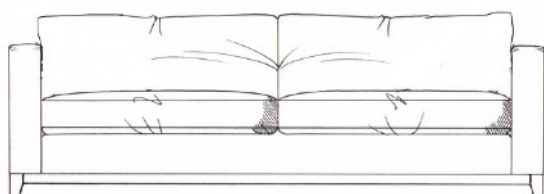

## Harris

Foam seat with fibre wrap. Fibre back. Steel serpentine springs. Solid wood plinth available in dark oak, light oak, ebony, walnut, smoked grey, wenge or graphite.

Chair  
width 100cm  
height 70cm  
depth 101cm

Love seat  
width 122cm  
height 70cm  
depth 101cm

Medium sofa  
width 181cm  
height 70cm  
depth 101cm

Large sofa  
width 211cm  
height 70cm  
depth 101cm

Grand sofa  
width 231cm  
height 70cm  
depth 101cm