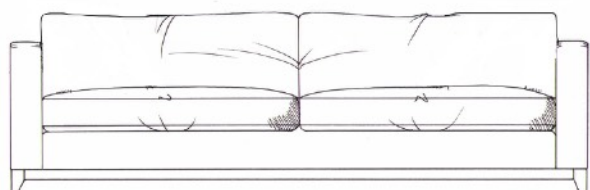

## Harris

Foam seat with fibre wrap. Fibre back. Steel serpentine springs. Solid wood plinth available in dark oak, light oak, ebony, walnut, smoked grey, wenge or graphite.

Chair  
width 100cm  
height 70cm  
depth 101cm

Love seat  
width 122cm  
height 70cm  
depth 101cm

Medium sofa  
width 181cm  
height 70cm  
depth 101cm

Large sofa  
width 211cm  
height 70cm  
depth 101cm

Grand sofa  
width 231cm  
height 70cm  
depth 101cm