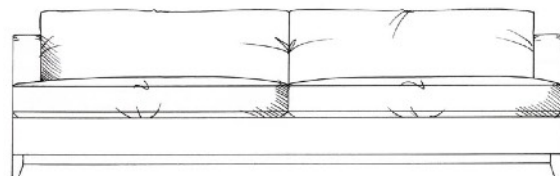

tamarisk

Harton

Foam seat with fibre wrap. Fibre back. Solid wood plinth available in dark oak, light oak, ebony, walnut, smoked grey, wenge or graphite.

Chair
width 100cm
height 76cm
depth 101cm

Love seat
width 122cm
height 76cm
depth 101cm

Medium sofa
width 181cm
height 76cm
depth 101cm

Large sofa
width 211cm
height 76cm
depth 101cm

Grand sofa
width 231cm
height 76cm
depth 101cm

Footstool
width 102cm
height 40cm
depth 63cm