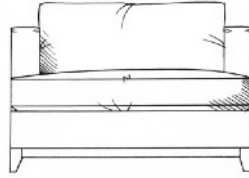

tamarisk

Harton

Foam seat with fibre wrap. Fibre back. Solid wood plinth available in dark oak, light oak, ebony, walnut, smoked grey, wenge or graphite.

Chair
width 100cm
height 76cm
depth 101cm

Love seat
width 122cm
height 76cm
depth 101cm

Medium sofa
width 181cm
height 76cm
depth 101cm

Large sofa
width 211cm
height 76cm
depth 101cm

Grand sofa
width 231cm
height 76cm
depth 101cm

Footstool
width 102cm
height 40cm
depth 63cm