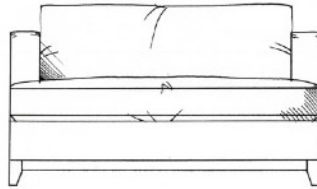

tamarisk

Harton

Foam seat with fibre wrap. Fibre back. Solid wood plinth available in dark oak, light oak, ebony, walnut, smoked grey, wenge or graphite.

Chair
width 100cm
height 76cm
depth 101cm

Love seat
width 122cm
height 76cm
depth 101cm

Medium sofa
width 181cm
height 76cm
depth 101cm

Large sofa
width 211cm
height 76cm
depth 101cm

Grand sofa
width 231cm
height 76cm
depth 101cm

Footstool
width 102cm
height 40cm
depth 63cm