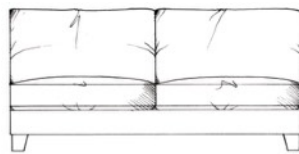

## Honeybourne corner

Foam seat with fibre wrap. Fibre back cushions. Steel serpentine springs.

Solid wood legs available in dark oak, medium oak, light oak, ebony, walnut, smoked grey, wenge or graphite.

All units:  
Height 68cm  
Depth 100cm

Medium armless unit W: 153cm

Extra small 1 arm unit W: 94cm

Single corner unit W: 99cm

Large armless unit W: 178cm

Small 1 arm unit W: 107cm

Medium corner unit W: 195cm

Grand armless unit W: 204cm

Medium 1 arm unit W: 171cm

Large corner unit W: 207cm

Lounger  
W: 100cm D: 176cm

Large 1 arm unit W: 196cm

Grand corner unit W: 220cm

Grand 1 arm unit W: 222cm

Super grand corner unit W: 270cm