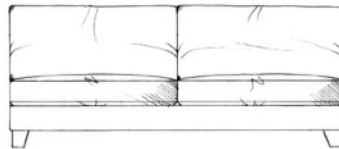

## Honeybourne corner

Foam seat with fibre wrap. Fibre back cushions. Steel serpentine springs.

Solid wood legs available in dark oak, medium oak, light oak, ebony, walnut, smoked grey, wenge or graphite.

All units:  
Height 68cm  
Depth 100cm

Medium armless unit W: 153cm

Extra small 1 arm unit W: 94cm

Single corner unit W: 99cm

Large armless unit W: 178cm

Small 1 arm unit W: 107cm

Medium corner unit W: 195cm

Grand armless unit W: 204cm

Medium 1 arm unit W: 171cm

Large corner unit W: 207cm

Lounger  
W: 100cm D: 176cm

Large 1 arm unit W: 196cm

Grand corner unit W: 220cm

Grand 1 arm unit W: 222cm

Super grand corner unit W: 270cm