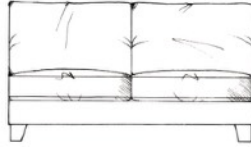

## Honeybourne corner

Foam seat with fibre wrap. Fibre back cushions. Steel serpentine springs.

Solid wood legs available in dark oak, medium oak, light oak, ebony, walnut, smoked grey, wenge or graphite.

All units:  
Height 68cm  
Depth 100cm

Medium armless unit W: 153cm

Extra small 1 arm unit W: 94cm

Single corner unit W: 99cm

Large armless unit W: 178cm

Small 1 arm unit W: 107cm

Medium corner unit W: 195cm

Grand armless unit W: 204cm

Medium 1 arm unit W: 171cm

Large corner unit W: 207cm

Lounger  
W: 100cm D: 176cm

Large 1 arm unit W: 196cm

Grand corner unit W: 220cm

Grand 1 arm unit W: 222cm

Super grand corner unit W: 270cm