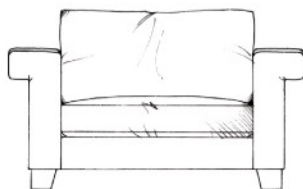

TAMARISK

Honeybourne

Foam seat with fibre wrap. Fibre back cushions. Steel serpentine springs.
Solid wood legs available in dark oak, medium oak, light oak, ebony, walnut, smoked grey, wenge or graphite.

Love seat
width 142cm
height 68cm
depth 100cm

Medium sofa
width 191cm
height 68cm
depth 100cm

Large sofa
width 216cm
height 68cm
depth 100cm

Grand sofa
width 242cm
height 68cm
depth 100cm