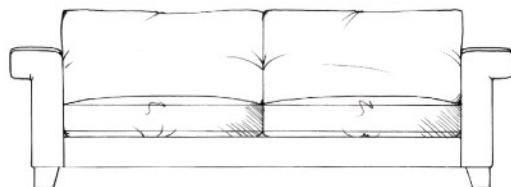

TAMARISK

Honeybourne

Foam seat with fibre wrap. Fibre back cushions. Steel serpentine springs.
Solid wood legs available in dark oak, medium oak, light oak, ebony, walnut, smoked grey, wenge or graphite.

Love seat
width 142cm
height 68cm
depth 100cm

Medium sofa
width 191cm
height 68cm
depth 100cm

Large sofa
width 216cm
height 68cm
depth 100cm

Grand sofa
width 242cm
height 68cm
depth 100cm