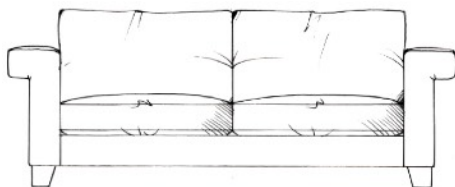

TAMARISK

Honeybourne

Foam seat with fibre wrap. Fibre back cushions. Steel serpentine springs.
Solid wood legs available in dark oak, medium oak, light oak, ebony, walnut, smoked grey, wenge or graphite.

Love seat
width 142cm
height 68cm
depth 100cm

Medium sofa
width 191cm
height 68cm
depth 100cm

Large sofa
width 216cm
height 68cm
depth 100cm

Grand sofa
width 242cm
height 68cm
depth 100cm