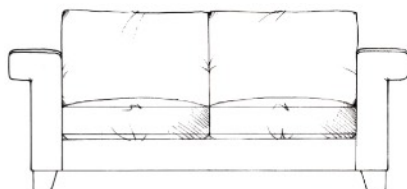

TAMARISK

Honeybourne

Foam seat with fibre wrap. Fibre back cushions. Steel serpentine springs.
Solid wood legs available in dark oak, medium oak, light oak, ebony, walnut, smoked grey, wenge or graphite.

Love seat
width 142cm
height 68cm
depth 100cm

Medium sofa
width 191cm
height 68cm
depth 100cm

Large sofa
width 216cm
height 68cm
depth 100cm

Grand sofa
width 242cm
height 68cm
depth 100cm