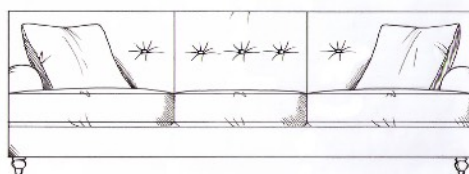

Small sofa  
width 165cm  
height 86cm  
depth 102cm

Medium footstool  
W: 90cm, H: 35cm, D: 60cm

Large footstool  
W: 122cm, H: 35cm, D: 75cm

Maxi footstool  
W: 125cm, H: 35cm, D: 105cm

Medium sofa  
width 185cm  
height 86cm  
depth 102cm

Chair  
width 90cm  
height 86cm  
depth 102cm

Large sofa  
width 205cm  
height 86cm  
depth 102cm

High back chair  
width 90cm  
height 91cm  
depth 102cm

Grand sofa  
width 225cm  
height 86cm  
depth 102cm