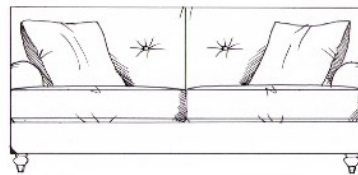

## Howard

Fibre seat with foam core. Fixed back with feather scatters. Solid wood feet available in dark oak, light oak, ebony, walnut, smoked grey, wenge or graphite. Optional tapered leg.

Love seat  
width 130cm  
height 86cm  
depth 102cm

Small sofa  
width 165cm  
height 86cm  
depth 102cm

Medium footstool  
W: 90cm, H: 35cm, D: 60cm

Large footstool  
W: 122cm, H: 35cm, D: 75cm

Maxi footstool  
W: 125cm, H: 35cm, D: 105cm

Medium sofa  
width 185cm  
height 86cm  
depth 102cm

Chair  
width 90cm  
height 86cm  
depth 102cm

Large sofa  
width 205cm  
height 86cm  
depth 102cm

High back chair  
width 90cm  
height 91cm  
depth 102cm

Grand sofa  
width 225cm  
height 86cm  
depth 102cm

Super grand sofa  
(3 cushions)  
width 245cm  
height 86cm  
depth 102cm