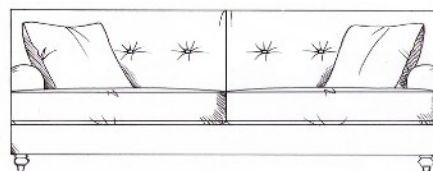

## Howard

Fibre seat with foam core. Fixed back with feather scatters. Solid wood feet available in dark oak, light oak, ebony, walnut, smoked grey, wenge or graphite. Optional tapered leg.

Love seat  
width 130cm  
height 86cm  
depth 102cm

Small sofa  
width 165cm  
height 86cm  
depth 102cm

Medium footstool  
W: 90cm, H: 35cm, D: 60cm

Large footstool  
W: 122cm, H: 35cm, D: 75cm

Maxi footstool  
W: 125cm, H: 35cm, D: 105cm

Medium sofa  
width 185cm  
height 86cm  
depth 102cm

Chair  
width 90cm  
height 86cm  
depth 102cm

Large sofa  
width 205cm  
height 86cm  
depth 102cm

High back chair  
width 90cm  
height 91cm  
depth 102cm

Grand sofa  
width 225cm  
height 86cm  
depth 102cm