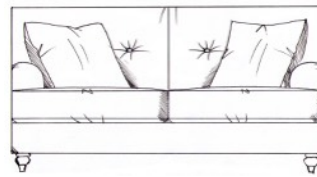

## Howard

Fibre seat with foam core. Fixed back with feather scatters. Solid wood feet available in dark oak, light oak, ebony, walnut, smoked grey, wenge or graphite. Optional tapered leg.

Love seat  
width 130cm  
height 86cm  
depth 102cm

Small sofa  
width 165cm  
height 86cm  
depth 102cm

Medium footstool  
W: 90cm, H: 35cm, D: 60cm

Large footstool  
W: 122cm, H: 35cm, D: 75cm

Maxi footstool  
W: 125cm, H: 35cm, D: 105cm

Medium sofa  
width 185cm  
height 86cm  
depth 102cm

Chair  
width 90cm  
height 86cm  
depth 102cm

Large sofa  
width 205cm  
height 86cm  
depth 102cm

High back chair  
width 90cm  
height 91cm  
depth 102cm

Grand sofa  
width 225cm  
height 86cm  
depth 102cm

Super grand sofa  
(3 cushions)  
width 245cm  
height 86cm  
depth 102cm