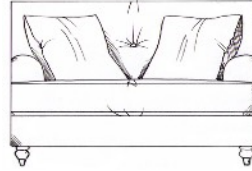

## Howard

Fibre seat with foam core. Fixed back with feather scatters. Solid wood feet available in dark oak, light oak, ebony, walnut, smoked grey, wenge or graphite. Optional tapered leg.

Love seat  
width 130cm  
height 86cm  
depth 102cm

Small sofa  
width 165cm  
height 86cm  
depth 102cm

Medium footstool  
W: 90cm, H: 35cm, D: 60cm

Large footstool  
W: 122cm, H: 35cm, D: 75cm

Maxi footstool  
W: 125cm, H: 35cm, D: 105cm

Medium sofa  
width 185cm  
height 86cm  
depth 102cm

Chair  
width 90cm  
height 86cm  
depth 102cm

Large sofa  
width 205cm  
height 86cm  
depth 102cm

High back chair  
width 90cm  
height 91cm  
depth 102cm

Grand sofa  
width 225cm  
height 86cm  
depth 102cm

Super grand sofa  
(3 cushions)  
width 245cm  
height 86cm  
depth 102cm