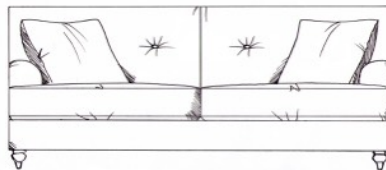

## Howard

Fibre seat with foam core. Fixed back with feather scatters. Solid wood feet available in dark oak, light oak, ebony, walnut, smoked grey, wenge or graphite. Optional tapered leg.

Love seat  
width 130cm  
height 86cm  
depth 102cm

Small sofa  
width 165cm  
height 86cm  
depth 102cm

Medium footstool  
W: 90cm, H: 35cm, D: 60cm

Large footstool  
W: 122cm, H: 35cm, D: 75cm

Maxi footstool  
W: 125cm, H: 35cm, D: 105cm

Medium sofa  
width 185cm  
height 86cm  
depth 102cm

Chair  
width 90cm  
height 86cm  
depth 102cm

Large sofa  
width 205cm  
height 86cm  
depth 102cm

High back chair  
width 90cm  
height 91cm  
depth 102cm

Grand sofa  
width 225cm  
height 86cm  
depth 102cm