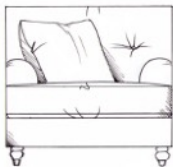

## Howard

Fibre seat with foam core. Fixed back with feather scatters. Solid wood feet available in dark oak, light oak, ebony, walnut, smoked grey, wenge or graphite. Optional tapered leg.

Love seat  
width 130cm  
height 86cm  
depth 102cm

Small sofa  
width 165cm  
height 86cm  
depth 102cm

Medium footstool  
W: 90cm, H: 35cm, D: 60cm

Large footstool  
W: 122cm, H: 35cm, D: 75cm

Maxi footstool  
W: 125cm, H: 35cm, D: 105cm

Medium sofa  
width 185cm  
height 86cm  
depth 102cm

Chair  
width 90cm  
height 86cm  
depth 102cm

Large sofa  
width 205cm  
height 86cm  
depth 102cm

High back chair  
width 90cm  
height 91cm  
depth 102cm

Grand sofa  
width 225cm  
height 86cm  
depth 102cm