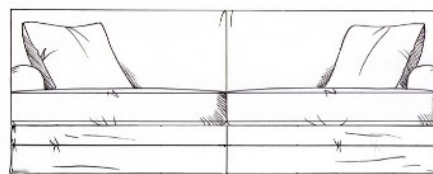

Love seat
width 125cm
height 86cm
depth 102cm

Medium footstool
W: 90cm, H: 35cm, D: 60cm

Small sofa
width 160cm
height 86cm
depth 102cm

Large footstool
W: 122cm, H: 35cm, D: 75cm

Medium sofa
width 180cm
height 86cm
depth 102cm

Maxi footstool
W: 125cm, H: 35cm, D: 105cm

Chair
width 85cm
height 86cm
depth 102cm

Large sofa
width 200cm
height 86cm
depth 102cm

High back chair
width 85cm
height 91cm
depth 102cm

Grand sofa
width 220cm
height 86cm
depth 102cm

Super grand sofa
(3 cushions)
width 240cm
height 86cm
depth 102cm

tamarisk

Howarth corner group Loose Cover

Fibre seat with foam core. Fixed back. Feather scatters. Steel serpentine springs. Solid wood feet available in dark oak, light oak, ebony, walnut, smoked grey, wenge or graphite. Optional tapered leg.