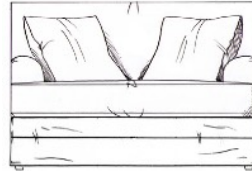

Love seat
width 125cm
height 86cm
depth 102cm

Medium footstool
W: 90cm, H: 35cm, D: 60cm

Small sofa
width 160cm
height 86cm
depth 102cm

Large footstool
W: 122cm, H: 35cm, D: 75cm

Medium sofa
width 180cm
height 86cm
depth 102cm

Maxi footstool
W: 125cm, H: 35cm, D: 105cm

Chair
width 85cm
height 86cm
depth 102cm

Large sofa
width 200cm
height 86cm
depth 102cm

High back chair
width 85cm
height 91cm
depth 102cm

Grand sofa
width 220cm
height 86cm
depth 102cm

Super grand sofa
(3 cushions)
width 240cm
height 86cm
depth 102cm

tamarisk

Howarth corner group Loose Cover

Fibre seat with foam core. Fixed back. Feather scatters. Steel serpentine springs. Solid wood feet available in dark oak, light oak, ebony, walnut, smoked grey, wenge or graphite. Optional tapered leg.