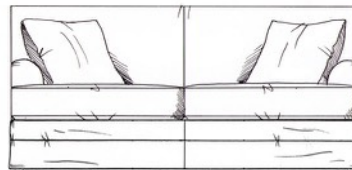

Love seat
width 125cm
height 86cm
depth 102cm

Medium footstool
W: 90cm, H: 35cm, D: 60cm

Small sofa
width 160cm
height 86cm
depth 102cm

Large footstool
W: 122cm, H: 35cm, D: 75cm

Medium sofa
width 180cm
height 86cm
depth 102cm

Maxi footstool
W: 125cm, H: 35cm, D: 105cm

Chair
width 85cm
height 86cm
depth 102cm

Large sofa
width 200cm
height 86cm
depth 102cm

High back chair
width 85cm
height 91cm
depth 102cm

Grand sofa
width 220cm
height 86cm
depth 102cm

Super grand sofa
(3 cushions)
width 240cm
height 86cm
depth 102cm

tamarisk

Howarth corner group Loose Cover

Fibre seat with foam core. Fixed back. Feather scatters. Steel serpentine springs. Solid wood feet available in dark oak, light oak, ebony, walnut, smoked grey, wenge or graphite. Optional tapered leg.