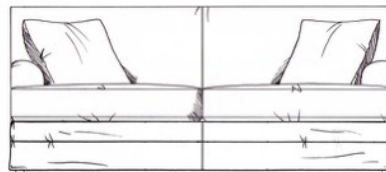

Love seat
width 125cm
height 86cm
depth 102cm

Medium footstool
W: 90cm, H: 35cm, D: 60cm

Small sofa
width 160cm
height 86cm
depth 102cm

Large footstool
W: 122cm, H: 35cm, D: 75cm

Medium sofa
width 180cm
height 86cm
depth 102cm

Maxi footstool
W: 125cm, H: 35cm, D: 105cm

Chair
width 85cm
height 86cm
depth 102cm

Large sofa
width 200cm
height 86cm
depth 102cm

High back chair
width 85cm
height 91cm
depth 102cm

Grand sofa
width 220cm
height 86cm
depth 102cm

Super grand sofa
(3 cushions)
width 240cm
height 86cm
depth 102cm

tamarisk

Howarth corner group Loose Cover

Fibre seat with foam core. Fixed back. Feather scatters. Steel serpentine springs. Solid wood feet available in dark oak, light oak, ebony, walnut, smoked grey, wenge or graphite. Optional tapered leg.