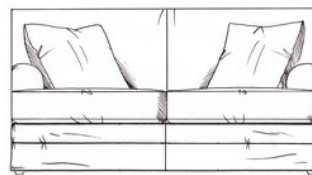

Love seat
width 125cm
height 86cm
depth 102cm

Medium footstool
W: 90cm, H: 35cm, D: 60cm

Small sofa
width 160cm
height 86cm
depth 102cm

Large footstool
W: 122cm, H: 35cm, D: 75cm

Medium sofa
width 180cm
height 86cm
depth 102cm

Maxi footstool
W: 125cm, H: 35cm, D: 105cm

Chair
width 85cm
height 86cm
depth 102cm

Large sofa
width 200cm
height 86cm
depth 102cm

High back chair
width 85cm
height 91cm
depth 102cm

Grand sofa
width 220cm
height 86cm
depth 102cm

Super grand sofa
(3 cushions)
width 240cm
height 86cm
depth 102cm

tamarisk

Howarth corner group Loose Cover

Fibre seat with foam core. Fixed back. Feather scatters. Steel serpentine springs. Solid wood feet available in dark oak, light oak, ebony, walnut, smoked grey, wenge or graphite. Optional tapered leg.