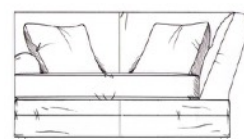

Love seat
width 125cm
height 86cm
depth 102cm

Medium footstool
W: 90cm, H: 35cm, D: 60cm

Small sofa
width 160cm
height 86cm
depth 102cm

Large footstool
W: 122cm, H: 35cm, D: 75cm

Medium sofa
width 180cm
height 86cm
depth 102cm

Maxi footstool
W: 125cm, H: 35cm, D: 105cm

Chair
width 85cm
height 86cm
depth 102cm

Large sofa
width 200cm
height 86cm
depth 102cm

High back chair
width 85cm
height 91cm
depth 102cm

Grand sofa
width 220cm
height 86cm
depth 102cm

Super grand sofa
(3 cushions)
width 240cm
height 86cm
depth 102cm

tamarisk

Howarth corner group Loose Cover

Fibre seat with foam core. Fixed back. Feather scatters. Steel serpentine springs. Solid wood feet available in dark oak, light oak, ebony, walnut, smoked grey, wenge or graphite. Optional tapered leg.

ALL UNITS: HEIGHT 86CM, DEPTH 102CM

1 arm 89cm unit

Single corner unit W:102cm

1 arm 107cm unit

Small corner unit W:162cm

Medium footstool
W: 90cm, H: 35cm, D: 60cm

1 arm 127cm unit

Medium corner unit W:182cm