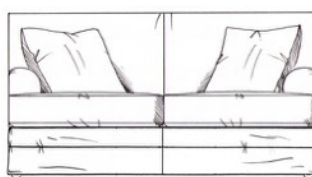

TAMARISK

Howarth - Loose Cover

Fibre seat with foam core. Fixed back with 50cm feather scatters. Solid wood feet available in dark oak, medium oak, light oak, ebony, walnut, smoked grey, wenge or graphite. Optional tapered leg.

Love seat
width 125cm
height 86cm
depth 102cm

Medium footstool
W: 90cm, H: 35cm, D: 60cm

Small sofa
width 160cm
height 86cm
depth 102cm

Large footstool
W: 122cm, H: 35cm, D: 75cm

Medium sofa
width 180cm
height 86cm
depth 102cm

Maxi footstool
W: 125cm, H: 35cm, D: 105cm

Chair
width 85cm
height 86cm
depth 102cm

Large sofa
width 200cm
height 86cm
depth 102cm

High back chair
width 85cm
height 91cm
depth 102cm

Grand sofa
width 220cm
height 86cm
depth 102cm

Super grand sofa
(3 cushions)
width 240cm
height 86cm
depth 102cm