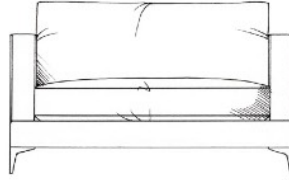

TAMARISK

Langton

Single seat with foam core, feather wrap and centre seamed. Feather back cushions. If fibre seats required must have two seats not one. Metal black nickel feet. Tapered wooden leg available on request.

Love seat
width 132cm
height 65cm
depth 112cm

Small sofa
width 172cm
height 65cm
depth 112cm

Medium sofa
width 192cm
height 65cm
depth 112cm

Large sofa
width 212cm
height 65cm
depth 112cm

Grand sofa
width 232cm
height 65cm
depth 112cm