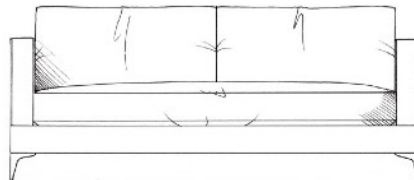

TAMARISK

Langton

Single seat with foam core, feather wrap and centre seamed. Feather back cushions. If fibre seats required must have two seats not one. Metal black nickel feet. Tapered wooden leg available on request.

Love seat
width 132cm
height 65cm
depth 112cm

Small sofa
width 172cm
height 65cm
depth 112cm

Medium sofa
width 192cm
height 65cm
depth 112cm

Large sofa
width 212cm
height 65cm
depth 112cm

Grand sofa
width 232cm
height 65cm
depth 112cm