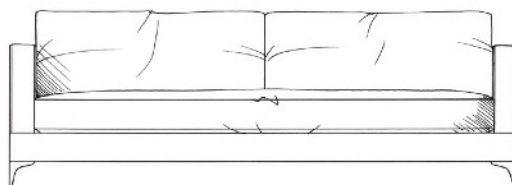

TAMARISK

Langton

Single seat with foam core, feather wrap and centre seamed. Feather back cushions. If fibre seats required must have two seats not one. Metal black nickel feet. Tapered wooden leg available on request.

Love seat
width 132cm
height 65cm
depth 112cm

Small sofa
width 172cm
height 65cm
depth 112cm

Medium sofa
width 192cm
height 65cm
depth 112cm

Large sofa
width 212cm
height 65cm
depth 112cm

Grand sofa
width 232cm
height 65cm
depth 112cm