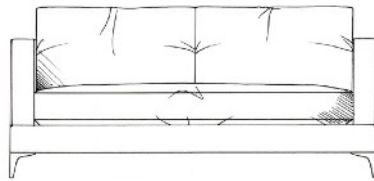

TAMARISK

Langton

Single seat with foam core, feather wrap and centre seamed. Feather back cushions. If fibre seats required must have two seats not one. Metal black nickel feet. Tapered wooden leg available on request.

Love seat
width 132cm
height 65cm
depth 112cm

Small sofa
width 172cm
height 65cm
depth 112cm

Medium sofa
width 192cm
height 65cm
depth 112cm

Large sofa
width 212cm
height 65cm
depth 112cm

Grand sofa
width 232cm
height 65cm
depth 112cm