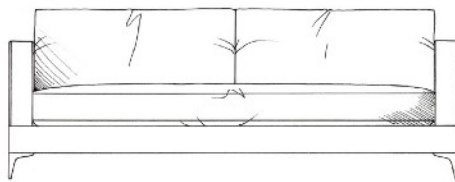

TAMARISK

Langton

Single seat with foam core, feather wrap and centre seamed. Feather back cushions. If fibre seats required must have two seats not one. Metal black nickel feet. Tapered wooden leg available on request.

Love seat
width 132cm
height 65cm
depth 112cm

Small sofa
width 172cm
height 65cm
depth 112cm

Medium sofa
width 192cm
height 65cm
depth 112cm

Large sofa
width 212cm
height 65cm
depth 112cm

Grand sofa
width 232cm
height 65cm
depth 112cm