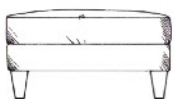

## LOXTON

Fibre seat with foam core. Fixed back. Solid wood feet available in dark oak, medium oak, light oak, ebony, walnut, smoked grey, wenge or graphite. Optional turned leg. Incl. 50cm feather scatters as shown.

SEAT HEIGHT 50CM  
ARM HEIGHT 56CM

Medium footstool  
W: 90cm, H: 35cm, D: 60cm

Large footstool  
W: 122cm, H: 35cm, D: 75cm

Maxi footstool  
W: 125cm, H: 35cm, D: 105cm

Chair  
width 90cm  
height 88cm  
depth 102cm

High back chair  
width 90cm  
height 91cm  
depth 102cm

Love seat  
width 130cm  
height 88cm  
depth 102cm

Small sofa  
width 165cm  
height 88cm  
depth 102cm

Medium sofa  
width 185cm  
height 88cm  
depth 102cm

Large sofa  
width 205cm  
height 88cm  
depth 102cm

Grand sofa  
width 225cm  
height 88cm  
depth 102cm

Super grand sofa  
(3 cushions)  
width 245cm  
height 88cm  
depth 102cm