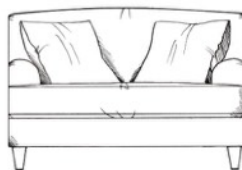

## LOXTON

Fibre seat with foam core. Fixed back. Solid wood feet available in dark oak, medium oak, light oak, ebony, walnut, smoked grey, wenge or graphite. Optional turned leg. Incl. 50cm feather scatters as shown.

SEAT HEIGHT 50CM  
ARM HEIGHT 56CM

Medium footstool  
W: 90cm, H: 35cm, D: 60cm

Large footstool  
W: 122cm, H: 35cm, D: 75cm

Maxi footstool  
W: 125cm, H: 35cm, D: 105cm

Chair  
width 90cm  
height 88cm  
depth 102cm

High back chair  
width 90cm  
height 91cm  
depth 102cm

Love seat  
width 130cm  
height 88cm  
depth 102cm

Small sofa  
width 165cm  
height 88cm  
depth 102cm

Medium sofa  
width 185cm  
height 88cm  
depth 102cm

Large sofa  
width 205cm  
height 88cm  
depth 102cm

Grand sofa  
width 225cm  
height 88cm  
depth 102cm

Super grand sofa  
(3 cushions)  
width 245cm  
height 88cm  
depth 102cm