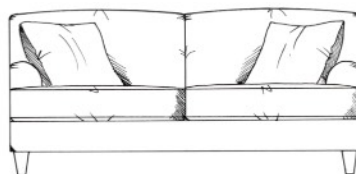

## LOXTON

Fibre seat with foam core. Fixed back. Solid wood feet available in dark oak, medium oak, light oak, ebony, walnut, smoked grey, wenge or graphite. Optional turned leg. Incl. 50cm feather scatters as shown.

SEAT HEIGHT 50CM  
ARM HEIGHT 56CM

Medium footstool  
W: 90cm, H: 35cm, D: 60cm

Large footstool  
W: 122cm, H: 35cm, D: 75cm

Maxi footstool  
W: 125cm, H: 35cm, D: 105cm

Chair  
width 90cm  
height 88cm  
depth 102cm

High back chair  
width 90cm  
height 91cm  
depth 102cm

Love seat  
width 130cm  
height 88cm  
depth 102cm

Small sofa  
width 165cm  
height 88cm  
depth 102cm

Medium sofa  
width 185cm  
height 88cm  
depth 102cm

Large sofa  
width 205cm  
height 88cm  
depth 102cm

Grand sofa  
width 225cm  
height 88cm  
depth 102cm

Super grand sofa  
(3 cushions)  
width 245cm  
height 88cm  
depth 102cm