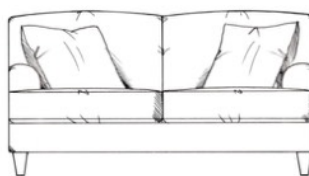

## LOXTON

Fibre seat with foam core. Fixed back. Solid wood feet available in dark oak, medium oak, light oak, ebony, walnut, smoked grey, wenge or graphite. Optional turned leg. Incl. 50cm feather scatters as shown.

SEAT HEIGHT 50CM  
ARM HEIGHT 56CM

Medium footstool  
W: 90cm, H: 35cm, D: 60cm

Large footstool  
W: 122cm, H: 35cm, D: 75cm

Maxi footstool  
W: 125cm, H: 35cm, D: 105cm

Chair  
width 90cm  
height 88cm  
depth 102cm

High back chair  
width 90cm  
height 91cm  
depth 102cm

Love seat  
width 130cm  
height 88cm  
depth 102cm

Small sofa  
width 165cm  
height 88cm  
depth 102cm

Medium sofa  
width 185cm  
height 88cm  
depth 102cm

Large sofa  
width 205cm  
height 88cm  
depth 102cm

Grand sofa  
width 225cm  
height 88cm  
depth 102cm

Super grand sofa  
(3 cushions)  
width 245cm  
height 88cm  
depth 102cm