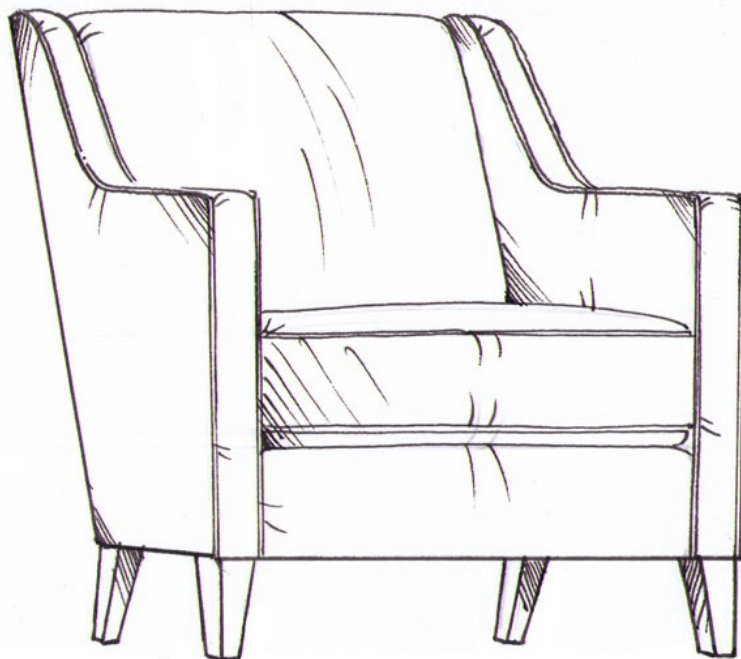

tamarisk

Millbank

Fixed back. Fibre seat with foam core.

Solid wood feet available in dark oak, light oak, ebony, walnut, smoked grey, wenge or graphite.

Chair	
width	69cm
height	84cm
depth	77cm
seat height	46cm