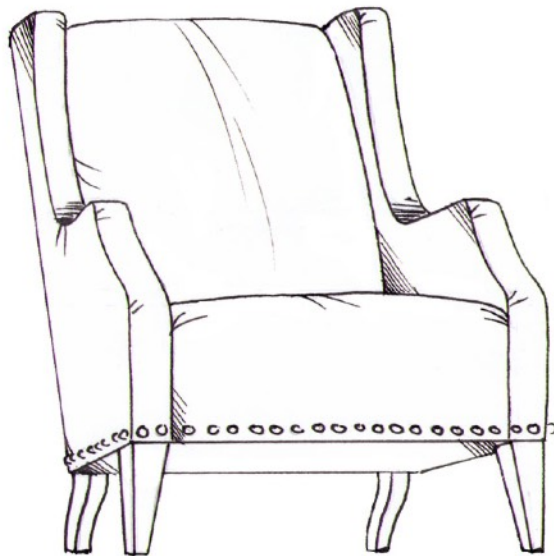

tamarisk

Monet

Fixed seat, fixed back.

Solid wood feet available
in dark oak, light oak,
ebony, walnut, smoked
grey, wenge or graphite.

Stud trim standard bronze,
also available in silver, dull
pewter.

Chair	
width	72cm
height	95cm
depth	93cm

Footstool	
width	56cm
height	43cm
depth	38cm