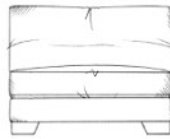

tamarisk

Orbis corner group

Foam seat with fibre wrap. Reversible feather back cushions (fibre optional). Foam back bolsters buttoned to frame behind back cushions. Feather scatters - for number of scatters see price list. Solid wood feet available in dark oak, light oak, ebony, walnut, smoked grey, wenge or graphite. Bolt-on arms for ease of delivery.

ALL UNITS: HEIGHT 53CM, DEPTH 105CM

Extra small armless unit W: 75cm

Extra small 1 arm unit W: 100cm

Small armless unit W: 88cm

Small 1 arm unit W: 113cm

Single corner unit W: 105cm

Medium armless unit W: 150cm

Medium 1 arm unit W: 175cm

Medium corner unit W: 206cm

Large armless unit W: 175cm

Large 1 arm unit W: 200cm

Large corner unit W: 219cm

Grand armless unit W: 200cm

Grand 1 arm unit W: 225cm

Medium footstool
W: 75cm, H: 45cm, D: 75cm