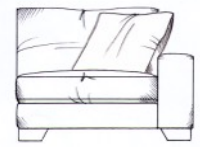

tamarisk

Orbis corner group

Foam seat with fibre wrap. Reversible feather back cushions (fibre optional). Foam back bolsters buttoned to frame behind back cushions. Feather scatters - for number of scatters see price list. Solid wood feet available in dark oak, light oak, ebony, walnut, smoked grey, wenge or graphite. Bolt-on arms for ease of delivery.

ALL UNITS: HEIGHT 53CM, DEPTH 105CM

Extra small armless unit W: 75cm

Extra small 1 arm unit W: 100cm

Small armless unit W: 88cm

Small 1 arm unit W: 113cm

Single corner unit W: 105cm

Medium armless unit W: 150cm

Medium 1 arm unit W: 175cm

Medium corner unit W: 206cm

Large armless unit W: 175cm

Large 1 arm unit W: 200cm

Large corner unit W: 219cm

Grand armless unit W: 200cm

Grand 1 arm unit W: 225cm

Medium footstool
W: 75cm, H: 45cm, D: 75cm