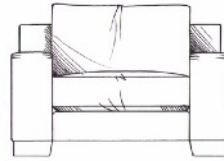

tamarisk

Orbis

Foam seat with fibre wrap. Reversible feather back cushions (fibre optional). Foam back bolsters buttoned to frame behind back cushions. Steel serpentine springs. Bolt-on arms for ease of delivery (sofas only). Solid wood feet available in dark oak, light oak, ebony, walnut, smoked grey, wenge or graphite. scatters - for number of scatters see price list.

Accent chair
width 94cm
height 79cm
depth 99cm

Love seat
width 150cm
height 53cm
depth 105cm

Footstools
All stools Height: 45cm.

Medium stool
width 75cm, depth 75cm

Large stool
width 88cm, depth 75cm

Grand stool
width 105cm, depth 75cm

Small sofa
width 180cm
height 53cm
depth 105cm

Medium sofa
width 200cm
height 53cm
depth 105cm

Large sofa
width 225cm
height 53cm
depth 105cm

Grand sofa
width 250cm
height 53cm
depth 105cm