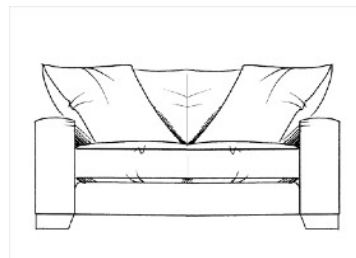

tamarisk

Orbis

Foam seat with fibre wrap. Reversible feather back cushions (fibre optional). Foam back bolsters buttoned to frame behind back cushions. Steel serpentine springs. Bolt-on arms for ease of delivery (sofas only). Solid wood feet available in dark oak, light oak, ebony, walnut, smoked grey, wenge or graphite. scatters - for number of scatters see price list.

Accent chair
width 94cm
height 79cm
depth 99cm

Love seat
width 150cm
height 53cm
depth 105cm

Footstools
All stools Height: 45cm.

Medium stool
width 75cm, depth 75cm

Large stool
width 88cm, depth 75cm

Grand stool
width 105cm, depth 75cm

Small sofa
width 180cm
height 53cm
depth 105cm

Medium sofa
width 200cm
height 53cm
depth 105cm

Large sofa
width 225cm
height 53cm
depth 105cm

Grand sofa
width 250cm
height 53cm
depth 105cm