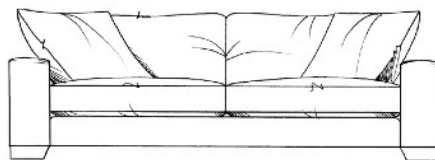

Feather scatters as shown:  
chair nil; love seat 2 x 55cm;  
sofas 2 x 60cm.

SEAT HEIGHT 45CM  
ARM HEIGHT 58CM  
HEIGHT TO BACK CUSHION 83CM

Footstools  
All stools Height: 45cm.

Medium stool  
width 75cm, depth 75cm

Large stool  
width 88cm, depth 75cm

Grand stool  
width 102cm, depth 75cm

Accent chair  
width 94cm  
height 79cm  
depth 99cm

Love seat  
width 150cm  
height 53cm  
depth 105cm

Small sofa  
width 180cm  
height 53cm  
depth 105cm

Medium sofa  
width 200cm  
height 53cm  
depth 105cm

Large sofa  
width 225cm  
height 53cm  
depth 105cm

Grand sofa  
width 250cm  
height 53cm  
depth 105cm