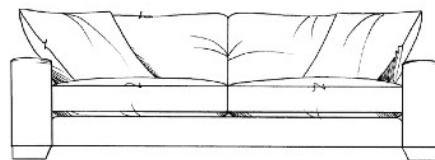

Accent chair
width 94cm
height 79cm
depth 99cm

Love seat
width 150cm
height 53cm
depth 105cm

Footstools
All stools Height: 45cm.

Medium stool
width 75cm, depth 75cm

Large stool
width 88cm, depth 75cm

Grand stool
width 105cm, depth 75cm

Small sofa
width 180cm
height 53cm
depth 105cm

Medium sofa
width 200cm
height 53cm
depth 105cm

Large sofa
width 225cm
height 53cm
depth 105cm

Grand sofa
width 250cm
height 53cm
depth 105cm