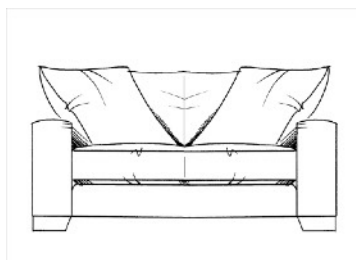

Feather scatters as shown:  
chair nil; love seat 2 x 55cm;  
sofas 2 x 60cm.

SEAT HEIGHT 45CM  
ARM HEIGHT 58CM  
HEIGHT TO BACK CUSHION 83CM

Footstools  
All stools Height: 45cm.

Medium stool  
width 75cm, depth 75cm

Large stool  
width 88cm, depth 75cm

Grand stool  
width 102cm, depth 75cm

Accent chair  
width 94cm  
height 79cm  
depth 99cm

Love seat  
width 150cm  
height 53cm  
depth 105cm

Small sofa  
width 180cm  
height 53cm  
depth 105cm

Medium sofa  
width 200cm  
height 53cm  
depth 105cm

Large sofa  
width 225cm  
height 53cm  
depth 105cm

Grand sofa  
width 250cm  
height 53cm  
depth 105cm