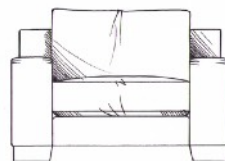

Feather scatters as shown:  
chair nil; love seat 2 x 55cm;  
sofas 2 x 60cm.

SEAT HEIGHT 45CM  
ARM HEIGHT 58CM  
HEIGHT TO BACK CUSHION 83CM

Footstools  
All stools Height: 45cm.

Medium stool  
width 75cm, depth 75cm

Large stool  
width 88cm, depth 75cm

Grand stool  
width 102cm, depth 75cm

Accent chair  
width 94cm  
height 79cm  
depth 99cm

Love seat  
width 150cm  
height 53cm  
depth 105cm

Small sofa  
width 180cm  
height 53cm  
depth 105cm

Medium sofa  
width 200cm  
height 53cm  
depth 105cm

Large sofa  
width 225cm  
height 53cm  
depth 105cm

Grand sofa  
width 250cm  
height 53cm  
depth 105cm