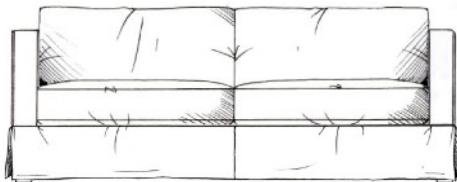

tamarisk

Oxhill - Loose Cover

Fibre seat with foam core. Feather back cushions (fibre optional). Solid wood feet available in dark oak, light oak, ebony, walnut, smoked grey, wenge or graphite.

Love seat
width 132cm
height 65cm
depth 105cm

Small sofa
width 172cm
height 65cm
depth 105cm

Medium sofa
width 192cm
height 65cm
depth 105cm

Large sofa
width 212cm
height 65cm
depth 105cm

Grand sofa
width 232cm
height 65cm
depth 105cm

tamarisk

Oxhill corner group

Fibre seat with foam core. Feather back cushions (fibre optional). Solid wood feet available in dark oak, light oak, ebony, walnut, smoked grey, wenge or graphite. Loose cover.

ALL UNITS - HEIGHT 65CM
- DEPTH 105CM

Single corner unit W: 105cm

Armless unit W: 123cm

Corner unit W: 202cm

Armless unit W: 163 cm

1 arm unit W: 117cm

Corner unit W: 222cm

Armless unit W: 203cm

1 arm unit W: 157cm