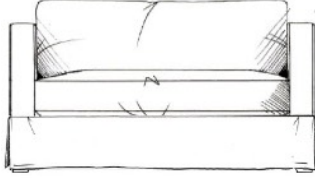

tamarisk

Oxhill - Loose Cover

Fibre seat with foam core. Feather back cushions (fibre optional). Solid wood feet available in dark oak, light oak, ebony, walnut, smoked grey, wenge or graphite.

Love seat
width 132cm
height 65cm
depth 105cm

Small sofa
width 172cm
height 65cm
depth 105cm

Medium sofa
width 192cm
height 65cm
depth 105cm

Large sofa
width 212cm
height 65cm
depth 105cm

Grand sofa
width 232cm
height 65cm
depth 105cm

tamarisk

Oxhill corner group

Fibre seat with foam core. Feather back cushions (fibre optional). Solid wood feet available in dark oak, light oak, ebony, walnut, smoked grey, wenge or graphite. Loose cover.

ALL UNITS - HEIGHT 65CM
- DEPTH 105CM

Single corner unit W: 105cm

Armless unit W: 123cm

Corner unit W: 202cm

Armless unit W: 163 cm

1 arm unit W: 117cm

Corner unit W: 222cm

Armless unit W: 203cm

1 arm unit W: 157cm