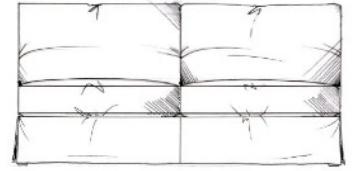

Small sofa
width 172cm
height 65cm
depth 105cm

Medium sofa
width 192cm
height 65cm
depth 105cm

Large sofa
width 212cm
height 65cm
depth 105cm

Grand sofa
width 232cm
height 65cm
depth 105cm

tamarisk

Oxhill corner group

Fibre seat with foam core. Feather back cushions (fibre optional). Solid wood feet available in dark oak, light oak, ebony, walnut, smoked grey, wenge or graphite. Loose cover.

ALL UNITS - HEIGHT 65CM
- DEPTH 105CM

Single corner unit W: 105cm

Armless unit W: 123cm

Corner unit W: 202cm

Armless unit W: 163 cm

1 arm unit W: 117cm

Corner unit W: 222cm

Armless unit W: 203cm

1 arm unit W: 157cm