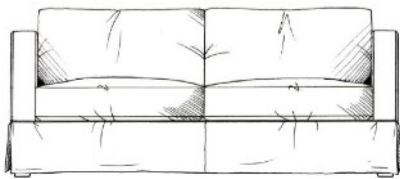

tamarisk

Oxhill - Loose Cover

Fibre seat with foam core. Feather back cushions (fibre optional). Solid wood feet available in dark oak, light oak, ebony, walnut, smoked grey, wenge or graphite.

Love seat
width 132cm
height 65cm
depth 105cm

Small sofa
width 172cm
height 65cm
depth 105cm

Medium sofa
width 192cm
height 65cm
depth 105cm

Large sofa
width 212cm
height 65cm
depth 105cm

Grand sofa
width 232cm
height 65cm
depth 105cm

tamarisk

Oxhill corner group

Fibre seat with foam core. Feather back cushions (fibre optional). Solid wood feet available in dark oak, light oak, ebony, walnut, smoked grey, wenge or graphite. Loose cover.

ALL UNITS - HEIGHT 65CM
- DEPTH 105CM

Single corner unit W: 105cm

Armless unit W: 123cm

Corner unit W: 202cm

Armless unit W: 163 cm

1 arm unit W: 117cm

Corner unit W: 222cm

Armless unit W: 203cm

1 arm unit W: 157cm