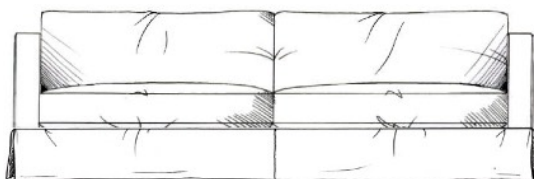

tamarisk

Oxhill - Loose Cover

Fibre seat with foam core. Feather back cushions (fibre optional). Solid wood feet available in dark oak, light oak, ebony, walnut, smoked grey, wenge or graphite.

Love seat
width 132cm
height 65cm
depth 105cm

Small sofa
width 172cm
height 65cm
depth 105cm

Medium sofa
width 192cm
height 65cm
depth 105cm

Large sofa
width 212cm
height 65cm
depth 105cm

Grand sofa
width 232cm
height 65cm
depth 105cm

tamarisk

Oxhill corner group

Fibre seat with foam core. Feather back cushions (fibre optional). Solid wood feet available in dark oak, light oak, ebony, walnut, smoked grey, wenge or graphite. Loose cover.

ALL UNITS - HEIGHT 65CM
- DEPTH 105CM

Single corner unit W: 105cm

Armless unit W: 123cm

Corner unit W: 202cm

Armless unit W: 163 cm

1 arm unit W: 117cm

Corner unit W: 222cm

Armless unit W: 203cm

1 arm unit W: 157cm