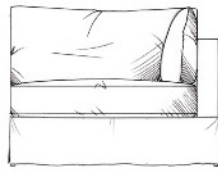

Small sofa
width 172cm
height 65cm
depth 105cm

Medium sofa
width 192cm
height 65cm
depth 105cm

Large sofa
width 212cm
height 65cm
depth 105cm

Grand sofa
width 232cm
height 65cm
depth 105cm

tamarisk

Oxhill corner group

Fibre seat with foam core. Feather back cushions (fibre optional). Solid wood feet available in dark oak, light oak, ebony, walnut, smoked grey, wenge or graphite. Loose cover.

ALL UNITS - HEIGHT 65CM
- DEPTH 105CM

Single corner unit W: 105cm

Armless unit W: 123cm

Corner unit W: 202cm

Armless unit W: 163 cm

1 arm unit W: 117cm

Corner unit W: 222cm

Armless unit W: 203cm

1 arm unit W: 157cm