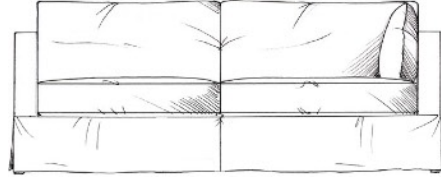

Small sofa
width 172cm
height 65cm
depth 105cm

Medium sofa
width 192cm
height 65cm
depth 105cm

Large sofa
width 212cm
height 65cm
depth 105cm

Grand sofa
width 232cm
height 65cm
depth 105cm

tamarisk

Oxhill corner group

Fibre seat with foam core. Feather back cushions (fibre optional). Solid wood feet available in dark oak, light oak, ebony, walnut, smoked grey, wenge or graphite. Loose cover.

ALL UNITS - HEIGHT 65CM
- DEPTH 105CM

Single corner unit W: 105cm

Armless unit W: 123cm

Corner unit W: 202cm

Armless unit W: 163 cm

1 arm unit W: 117cm

Corner unit W: 222cm

Armless unit W: 203cm

1 arm unit W: 157cm