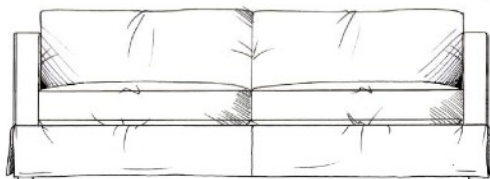

tamarisk

Oxhill - Loose Cover

Fibre seat with foam core. Feather back cushions (fibre optional). Solid wood feet available in dark oak, light oak, ebony, walnut, smoked grey, wenge or graphite.

Love seat
width 132cm
height 65cm
depth 105cm

Small sofa
width 172cm
height 65cm
depth 105cm

Medium sofa
width 192cm
height 65cm
depth 105cm

Large sofa
width 212cm
height 65cm
depth 105cm

Grand sofa
width 232cm
height 65cm
depth 105cm

tamarisk

Oxhill corner group

Fibre seat with foam core. Feather back cushions (fibre optional). Solid wood feet available in dark oak, light oak, ebony, walnut, smoked grey, wenge or graphite. Loose cover.

ALL UNITS - HEIGHT 65CM
- DEPTH 105CM

Single corner unit W: 105cm

Armless unit W: 123cm

Corner unit W: 202cm

Armless unit W: 163 cm

1 arm unit W: 117cm

Corner unit W: 222cm

Armless unit W: 203cm

1 arm unit W: 157cm