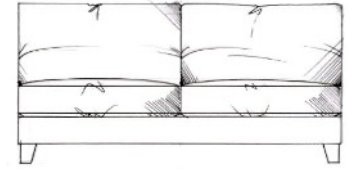

## Oxton corner group

Fibre seat with foam core.  
Feather back cushions (fibre optional).  
Solid wood feet available in dark oak, light oak, ebony, walnut, smoked grey, wenge or graphite.

ALL UNITS - HEIGHT 65CM  
- DEPTH 105CM

Single corner unit W:102cm, D:102cm

Armless unit W: 123cm

Corner unit W: 202cm

Armless unit W: 163 cm

1 arm unit W: 117cm

Corner unit W: 222cm

Armless unit W: 203cm

1 arm unit W: 157cm