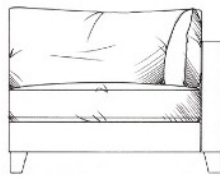

## Oxton corner group

Fibre seat with foam core.  
Feather back cushions (fibre optional).  
Solid wood feet available in dark oak, light oak, ebony, walnut, smoked grey, wenge or graphite.

ALL UNITS - HEIGHT 65CM  
- DEPTH 105CM

Single corner unit W:102cm, D:102cm

Armless unit W: 123cm

Corner unit W: 202cm

Armless unit W: 163 cm

1 arm unit W: 117cm

Corner unit W: 222cm

Armless unit W: 203cm

1 arm unit W: 157cm