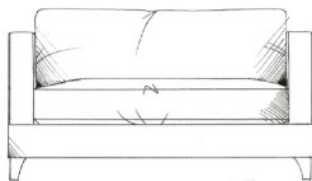

tamarisk

Oxton

Fibre seat with foam core. Feather back cushions (fibre optional). Solid wood feet available in dark oak, light oak, ebony, walnut, smoked grey, wenge or graphite.

Love seat
width 132cm
height 65cm
depth 105cm

Small sofa
width 172cm
height 65cm
depth 105cm

Medium sofa
width 192cm
height 65cm
depth 105cm

Large sofa
width 212cm
height 65cm
depth 105cm

Grand sofa
width 232cm
height 65cm
depth 105cm