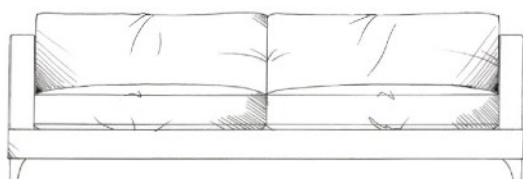

tamarisk

Oxton

Fibre seat with foam core. Feather back cushions (fibre optional). Solid wood feet available in dark oak, light oak, ebony, walnut, smoked grey, wenge or graphite.

Love seat
width 132cm
height 65cm
depth 105cm

Small sofa
width 172cm
height 65cm
depth 105cm

Medium sofa
width 192cm
height 65cm
depth 105cm

Large sofa
width 212cm
height 65cm
depth 105cm

Grand sofa
width 232cm
height 65cm
depth 105cm