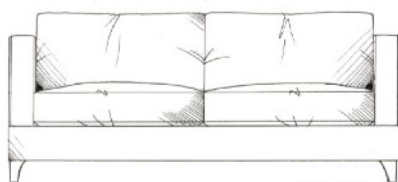

tamarisk

Oxton

Fibre seat with foam core. Feather back cushions (fibre optional). Solid wood feet available in dark oak, light oak, ebony, walnut, smoked grey, wenge or graphite.

Love seat
width 132cm
height 65cm
depth 105cm

Small sofa
width 172cm
height 65cm
depth 105cm

Medium sofa
width 192cm
height 65cm
depth 105cm

Large sofa
width 212cm
height 65cm
depth 105cm

Grand sofa
width 232cm
height 65cm
depth 105cm