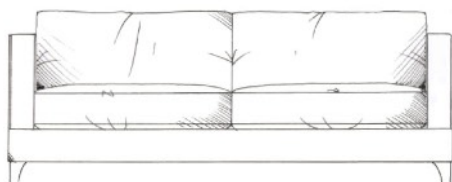

tamarisk

Oxton

Fibre seat with foam core. Feather back cushions (fibre optional). Solid wood feet available in dark oak, light oak, ebony, walnut, smoked grey, wenge or graphite.

Love seat
width 132cm
height 65cm
depth 105cm

Small sofa
width 172cm
height 65cm
depth 105cm

Medium sofa
width 192cm
height 65cm
depth 105cm

Large sofa
width 212cm
height 65cm
depth 105cm

Grand sofa
width 232cm
height 65cm
depth 105cm