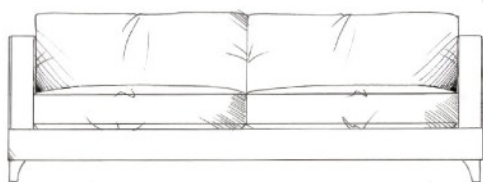

tamarisk

Oxton

Fibre seat with foam core. Feather back cushions (fibre optional). Solid wood feet available in dark oak, light oak, ebony, walnut, smoked grey, wenge or graphite.

Love seat
width 132cm
height 65cm
depth 105cm

Small sofa
width 172cm
height 65cm
depth 105cm

Medium sofa
width 192cm
height 65cm
depth 105cm

Large sofa
width 212cm
height 65cm
depth 105cm

Grand sofa
width 232cm
height 65cm
depth 105cm