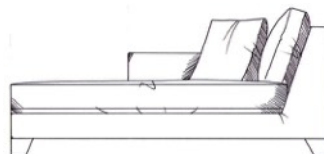

ALL UNITS - HEIGHT 72CM
- DEPTH 110CM

Extra small armless unit W: 75cm

Extra small 1 arm unit W: 100cm

Small armless unit W: 88cm

Small 1 arm unit W: 113cm

Single corner unit W: 110cm

Medium armless unit W: 150cm

Medium 1 arm unit W: 175cm

Medium corner unit W: 201cm

Large armless unit W: 175cm

Large 1 arm unit W: 188cm

Large corner unit W: 214cm

Grand armless unit W: 200cm

Large 1 arm unit W: 200cm

Grand corner unit W: 225cm

Lounger W:100cm, H:72cm, D:175cm

Grand 1 arm unit W 225cm

Super grand corner unit W: 276cm