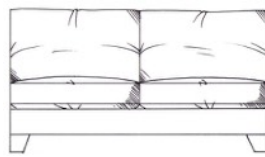

ALL UNITS - HEIGHT 72CM
- DEPTH 110CM

Extra small armless unit W: 75cm

Extra small 1 arm unit W: 100cm

Small armless unit W: 88cm

Small 1 arm unit W: 113cm

Single corner unit W: 110cm

Medium armless unit W: 150cm

Medium 1 arm unit W: 175cm

Medium corner unit W: 201cm

Large armless unit W: 175cm

Large 1 arm unit W: 188cm

Large corner unit W: 214cm

Grand armless unit W: 200cm

Large 1 arm unit W: 200cm

Grand corner unit W: 225cm

Lounger W:100cm, H:72cm, D:175cm

Grand 1 arm unit W 225cm

Super grand corner unit W: 276cm