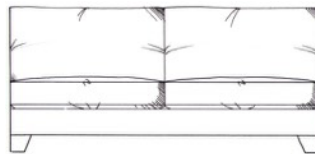

ALL UNITS - HEIGHT 72CM
- DEPTH 110CM

Extra small armless unit W: 75cm

Extra small 1 arm unit W: 100cm

Small armless unit W: 88cm

Small 1 arm unit W: 113cm

Single corner unit W: 110cm

Medium armless unit W: 150cm

Medium 1 arm unit W: 175cm

Medium corner unit W: 201cm

Large armless unit W: 175cm

Large 1 arm unit W: 188cm

Large corner unit W: 214cm

Grand armless unit W: 200cm

Large 1 arm unit W: 200cm

Grand corner unit W: 225cm

Lounger W:100cm, H:72cm, D:175cm

Grand 1 arm unit W 225cm

Super grand corner unit W: 276cm