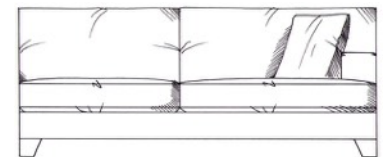

ALL UNITS - HEIGHT 72CM
- DEPTH 110CM

Extra small armless unit W: 75cm

Extra small 1 arm unit W: 100cm

Small armless unit W: 88cm

Small 1 arm unit W: 113cm

Single corner unit W: 110cm

Medium armless unit W: 150cm

Medium 1 arm unit W: 175cm

Medium corner unit W: 201cm

Large armless unit W: 175cm

Large 1 arm unit W: 188cm

Large corner unit W: 214cm

Grand armless unit W: 200cm

Large 1 arm unit W: 200cm

Grand corner unit W: 225cm

Lounger W:100cm, H:72cm, D:175cm

Grand 1 arm unit W 225cm

Super grand corner unit W: 276cm