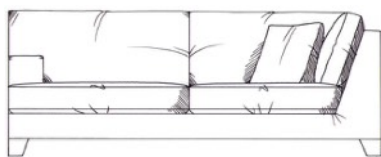

ALL UNITS - HEIGHT 72CM
- DEPTH 110CM

Extra small armless unit W: 75cm

Extra small 1 arm unit W: 100cm

Small armless unit W: 88cm

Small 1 arm unit W: 113cm

Single corner unit W: 110cm

Medium armless unit W: 150cm

Medium 1 arm unit W: 175cm

Medium corner unit W: 201cm

Large armless unit W: 175cm

Large 1 arm unit W: 188cm

Large corner unit W: 214cm

Grand armless unit W: 200cm

Large 1 arm unit W: 200cm

Grand corner unit W: 225cm

Lounger W:100cm, H:72cm, D:175cm

Grand 1 arm unit W 225cm

Super grand corner unit W: 276cm