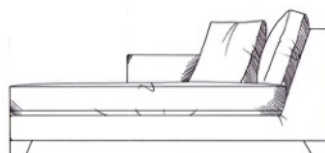

ALL UNITS - HEIGHT 72CM
- DEPTH 110CM

Incl. 50cm feather scatters as shown.

Extra small armless unit W: 75cm

Extra small 1 arm unit W: 100cm

Small armless unit W: 88cm

Small 1 arm unit W: 113cm

Single corner unit W: 110cm

Medium armless unit W: 150cm

Medium 1 arm unit W: 175cm

Medium corner unit W: 201cm

Large armless unit W: 175cm

1 arm unit W: 188cm

Large corner unit W: 214cm

Grand armless unit W: 200cm

Large 1 arm unit W: 200cm

Grand corner unit W: 225cm

Lounger W:100cm, H:72cm, D:175cm

Grand 1 arm unit W 225cm

Super grand corner unit W: 276cm

ALL UNITS
SEAT HEIGHT 50CM
ARM HEIGHT 55CM
HEIGHT TO BACK CUSHION 88CM