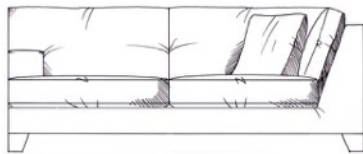

ALL UNITS - HEIGHT 72CM
- DEPTH 110CM

Extra small armless unit W: 75cm

Extra small 1 arm unit W: 100cm

Small armless unit W: 88cm

Small 1 arm unit W: 113cm

Single corner unit W: 110cm

Medium armless unit W: 150cm

Medium 1 arm unit W: 175cm

Medium corner unit W: 201cm

Large armless unit W: 175cm

Large 1 arm unit W: 188cm

Large corner unit W: 214cm

Grand armless unit W: 200cm

Large 1 arm unit W: 200cm

Grand corner unit W: 225cm

Lounger W:100cm, H:72cm, D:175cm

Grand 1 arm unit W 225cm

Super grand corner unit W: 276cm