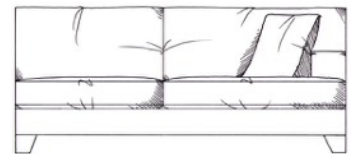

ALL UNITS - HEIGHT 72CM
- DEPTH 110CM

Extra small armless unit W: 75cm

Extra small 1 arm unit W: 100cm

Small armless unit W: 88cm

Small 1 arm unit W: 113cm

Single corner unit W: 110cm

Medium armless unit W: 150cm

Medium 1 arm unit W: 175cm

Medium corner unit W: 201cm

Large armless unit W: 175cm

Large 1 arm unit W: 188cm

Large corner unit W: 214cm

Grand armless unit W: 200cm

Large 1 arm unit W: 200cm

Grand corner unit W: 225cm