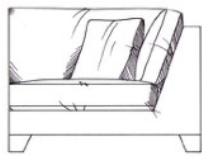

ALL UNITS - HEIGHT 72CM
- DEPTH 110CM

Extra small armless unit W: 75cm

Extra small 1 arm unit W: 100cm

Small armless unit W: 88cm

Small 1 arm unit W: 113cm

Single corner unit W: 110cm

Medium armless unit W: 150cm

Medium 1 arm unit W: 175cm

Medium corner unit W: 201cm

Large armless unit W: 175cm

Large 1 arm unit W: 188cm

Large corner unit W: 214cm

Grand armless unit W: 200cm

Large 1 arm unit W: 200cm

Grand corner unit W: 225cm