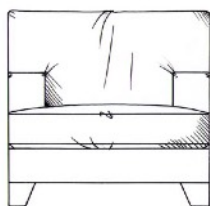

TAMARISK

Pembroke

Fibre seat with foam core. Fibre back.
Solid wood feet available in dark oak,
medium oak, light oak, ebony, walnut,
smoked grey, wenge or graphite.

Incl. 50cm feather scatters as shown.

SEAT HEIGHT 50CM

ARM HEIGHT 55CM

HEIGHT TO BACK CUSHION 88CM

Chair
width 86cm, height 72cm, depth 110cm

Grand sofa
width 233cm, height 72cm, depth 110cm

Love seat
width 138cm, height 72cm, depth 110cm

Supergrand sofa
width 250cm, height 72cm, depth 110cm

Medium sofa
width 190cm, height 72cm, depth 110cm

Supergrand split sofa
width 250cm, height 72cm, depth 110cm

Large sofa
width 213cm, height 72cm, depth 110cm

Extra grand sofa
width 263cm, height 72cm, depth 110cm