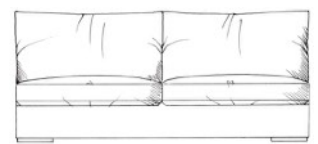

## Prestbury corner group

Foam seat with fibre wrap. Feather back cushions (fibre optional). Solid wood feet available in dark oak, medium oak, light oak, ebony, walnut, smoked grey, wenge or graphite. All units with arm can be ordered left or right hand facing. Bolt-on arms for ease of delivery (NOT lounger).

ALL UNITS HEIGHT 68CM  
 DEPTH 100CM  
 ARM HEIGHT 57CM  
 SEAT HEIGHT 42CM  
 HEIGHT TO BACK CUSHION 82CM

Grand corner unit with arm  
 W: 226cm

Medium armless unit  
 W: 155cm

Grand corner unit no arm  
 W: 203cm

Medium unit 1 arm  
 W: 178cm

Single corner unit W: 100cm

Super grand corner unit with arm  
 W: 277cm

Large armless unit  
 W: 180cm

Medium corner unit with arm  
 W: 201cm

Super grand corner unit no arm  
 W: 254cm