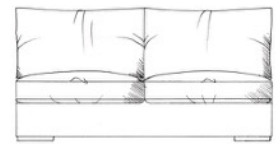

## Prestbury corner group

Foam seat with fibre wrap. Feather back cushions (fibre optional). Solid wood feet available in dark oak, medium oak, light oak, ebony, walnut, smoked grey, wenge or graphite. All units with arm can be ordered left or right hand facing. Bolt-on arms for ease of delivery (NOT lounger).

ALL UNITS HEIGHT 68CM  
 DEPTH 100CM  
 ARM HEIGHT 57CM  
 SEAT HEIGHT 42CM  
 HEIGHT TO BACK CUSHION 82CM

Grand corner unit with arm  
 W: 226cm

Medium armless unit  
 W: 155cm

Grand corner unit no arm  
 W: 203cm

Medium unit 1 arm  
 W: 178cm

Single corner unit W: 100cm

Super grand corner unit with arm  
 W: 277cm

Large armless unit  
 W: 180cm

Medium corner unit with arm  
 W: 201cm

Super grand corner unit no arm  
 W: 254cm