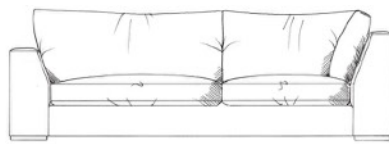

## Prestbury corner group

Foam seat with fibre wrap. Feather back cushions (fibre optional). Solid wood feet available in dark oak, medium oak, light oak, ebony, walnut, smoked grey, wenge or graphite. All units with arm can be ordered left or right hand facing. Bolt-on arms for ease of delivery (NOT lounger).

ALL UNITS HEIGHT 68CM  
 DEPTH 100CM  
 ARM HEIGHT 57CM  
 SEAT HEIGHT 42CM  
 HEIGHT TO BACK CUSHION 82CM

Grand corner unit with arm  
 W: 226cm

Medium armless unit  
 W: 155cm

Grand corner unit no arm  
 W: 203cm

Medium unit 1 arm  
 W: 178cm

Single corner unit W: 100cm

Super grand corner unit with arm  
 W: 277cm

Large armless unit  
 W: 180cm

Medium corner unit with arm  
 W: 201cm

Super grand corner unit no arm  
 W: 254cm

Large unit 1 arm  
 W: 204cm

Med corner unit no arm  
 W: 178cm

Small armless unit W: 90cm

Grand armless unit  
 W: 205cm

Large corner unit with arm  
 W: 213cm

Small unit 1 arm W: 111cm

Grand unit 1 arm w: 229cm