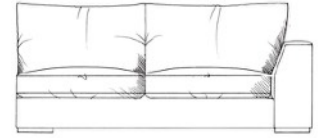

## Prestbury corner group

Foam seat with fibre wrap. Feather back cushions (fibre optional). Solid wood feet available in dark oak, medium oak, light oak, ebony, walnut, smoked grey, wenge or graphite. All units with arm can be ordered left or right hand facing. Bolt-on arms for ease of delivery (NOT lounger).

ALL UNITS HEIGHT 68CM  
 DEPTH 100CM  
 ARM HEIGHT 57CM  
 SEAT HEIGHT 42CM  
 HEIGHT TO BACK CUSHION 82CM

Grand corner unit with arm  
 W: 226cm

Medium armless unit  
 W: 155cm

Grand corner unit no arm  
 W: 203cm

Medium unit 1 arm  
 W: 178cm

Single corner unit W: 100cm

Super grand corner unit with arm  
 W: 277cm

Large armless unit  
 W: 180cm

Medium corner unit with arm  
 W: 201cm

Super grand corner unit no arm  
 W: 254cm

Large unit 1 arm  
 W: 204cm

Med corner unit no arm  
 W: 178cm

Small armless unit W: 90cm

Grand armless unit  
 W: 205cm

Large corner unit with arm  
 W: 213cm

Small unit 1 arm W: 111cm

Grand unit 1 arm w: 229cm