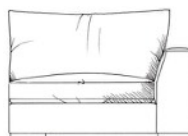

ALL UNITS HEIGHT 68CM  
 DEPTH 100CM  
 ARM HEIGHT 57CM  
 SEAT HEIGHT 42CM  
 HEIGHT TO BACK CUSHION 82CM

Grand corner unit with arm  
 W: 226cm

Medium armless unit  
 W: 155cm

Grand corner unit no arm  
 W: 203cm

Large unit 1 arm  
 W: 204cm

Med corner unit no arm  
 W: 178cm

Small armless unit W: 90cm

Grand armless unit  
 W: 205cm

Large corner unit with arm  
 W: 213cm

Small unit 1 arm W: 111cm

Grand unit 1 arm w: 229cm