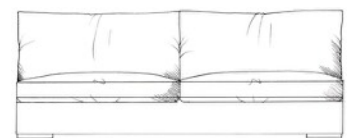

ALL UNITS HEIGHT 68CM  
 DEPTH 100CM  
 ARM HEIGHT 57CM  
 SEAT HEIGHT 42CM  
 HEIGHT TO BACK CUSHION 82CM

Grand corner unit with arm  
 W: 226cm

Medium armless unit  
 W: 155cm

Grand corner unit no arm  
 W: 203cm

Medium unit 1 arm  
 W: 178cm

Single corner unit W: 100cm

Super grand corner unit with arm  
 W: 277cm

Large armless unit  
 W: 180cm

Medium corner unit with arm  
 W: 201cm

Super grand corner unit no arm  
 W: 254cm

Large unit 1 arm  
 W: 204cm

Med corner unit no arm  
 W: 178cm

Small armless unit W: 90cm

Grand armless unit  
 W: 205cm

Large corner unit with arm  
 W: 213cm

Small unit 1 arm W: 111cm

Grand unit 1 arm w: 229cm