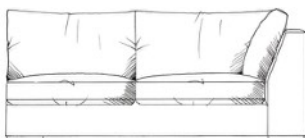

ALL UNITS HEIGHT 68CM  
 DEPTH 100CM  
 ARM HEIGHT 57CM  
 SEAT HEIGHT 42CM  
 HEIGHT TO BACK CUSHION 82CM

Grand corner unit with arm  
 W: 226cm

Medium armless unit  
 W: 155cm

Grand corner unit no arm  
 W: 203cm

Medium unit 1 arm  
 W: 178cm

Single corner unit W: 100cm

Super grand corner unit with arm  
 W: 277cm

Large armless unit  
 W: 180cm

Medium corner unit with arm  
 W: 201cm

Super grand corner unit no arm  
 W: 254cm

Large unit 1 arm  
 W: 204cm

Med corner unit no arm  
 W: 178cm

Small armless unit W: 90cm

Grand armless unit  
 W: 205cm

Large corner unit with arm  
 W: 213cm

Small unit 1 arm W: 111cm

Grand unit 1 arm w: 229cm