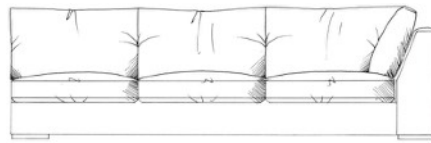

ALL UNITS HEIGHT 68CM  
 DEPTH 100CM  
 ARM HEIGHT 57CM  
 SEAT HEIGHT 42CM  
 HEIGHT TO BACK CUSHION 82CM

Grand corner unit with arm  
 W: 226cm

Medium armless unit  
 W: 155cm

Grand corner unit no arm  
 W: 203cm

Medium unit 1 arm  
 W: 178cm

Single corner unit W: 100cm

Super grand corner unit with arm  
 W: 277cm

Large armless unit  
 W: 180cm

Medium corner unit with arm  
 W: 201cm

Super grand corner unit no arm  
 W: 254cm

Large unit 1 arm  
 W: 204cm

Med corner unit no arm  
 W: 178cm

Small armless unit W: 90cm

Grand armless unit  
 W: 205cm

Large corner unit with arm  
 W: 213cm

Small unit 1 arm W: 111cm

Grand unit 1 arm w: 229cm