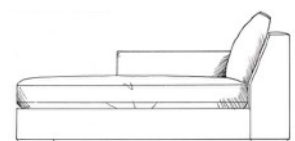

ALL UNITS HEIGHT 68CM  
 DEPTH 100CM  
 ARM HEIGHT 57CM  
 SEAT HEIGHT 42CM  
 HEIGHT TO BACK CUSHION 82CM

Grand corner unit with arm  
 W: 226cm

Medium armless unit  
 W: 155cm

Grand corner unit no arm  
 W: 203cm

Medium unit 1 arm  
 W: 178cm

Single corner unit W: 100cm

Super grand corner unit with arm  
 W: 277cm

Large armless unit  
 W: 180cm

Medium corner unit with arm  
 W: 201cm

Super grand corner unit no arm  
 W: 254cm

Large unit 1 arm  
 W: 204cm

Med corner unit no arm  
 W: 178cm

Small armless unit W: 90cm

Grand armless unit  
 W: 205cm

Large corner unit with arm  
 W: 213cm

Small unit 1 arm W: 111cm

Grand unit 1 arm w: 229cm

Large corner unit no arm  
 W: 190cm

Footstools D: 75cm, H: 41cm  
 Medium stool W: 75cm  
 Large stool W: 88cm  
 Grand stool W: 102cm

lounger  
 W: 100cm, H: 68cm, D: 165cm  
 Large lounger  
 W: 124cm, H: 68cm, D: 165cm