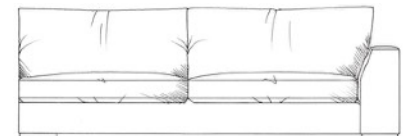

ALL UNITS HEIGHT 68CM  
 DEPTH 100CM  
 ARM HEIGHT 57CM  
 SEAT HEIGHT 42CM  
 HEIGHT TO BACK CUSHION 82CM

Grand corner unit with arm  
 W: 226cm

Medium armless unit  
 W: 155cm

Grand corner unit no arm  
 W: 203cm

Large unit 1 arm  
 W: 204cm

Med corner unit no arm  
 W: 178cm

Small armless unit W: 90cm

Grand armless unit  
 W: 205cm

Large corner unit with arm  
 W: 213cm

Small unit 1 arm W: 111cm

Grand unit 1 arm w: 229cm