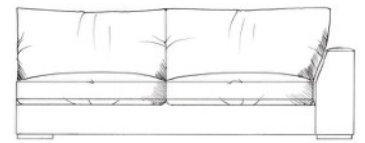

ALL UNITS HEIGHT 68CM  
 DEPTH 100CM  
 ARM HEIGHT 57CM  
 SEAT HEIGHT 42CM  
 HEIGHT TO BACK CUSHION 82CM

Grand corner unit with arm  
 W: 226cm

Medium armless unit  
 W: 155cm

Grand corner unit no arm  
 W: 203cm

Medium unit 1 arm  
 W: 178cm

Single corner unit W: 100cm

Super grand corner unit with arm  
 W: 277cm

Large armless unit  
 W: 180cm

Medium corner unit with arm  
 W: 201cm

Super grand corner unit no arm  
 W: 254cm

Large unit 1 arm  
 W: 204cm

Med corner unit no arm  
 W: 178cm

Small armless unit W: 90cm

Grand armless unit  
 W: 205cm

Large corner unit with arm  
 W: 213cm

Small unit 1 arm W: 111cm

Grand unit 1 arm w: 229cm