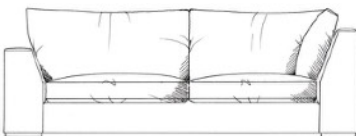

ALL UNITS HEIGHT 68CM  
 DEPTH 100CM  
 ARM HEIGHT 57CM  
 SEAT HEIGHT 42CM  
 HEIGHT TO BACK CUSHION 82CM

Grand corner unit with arm  
 W: 226cm

Medium armless unit  
 W: 155cm

Grand corner unit no arm  
 W: 203cm

Medium unit 1 arm  
 W: 178cm

Single corner unit W: 100cm

Super grand corner unit with arm  
 W: 277cm

Large armless unit  
 W: 180cm

Medium corner unit with arm  
 W: 201cm

Super grand corner unit no arm  
 W: 254cm

Large unit 1 arm  
 W: 204cm

Med corner unit no arm  
 W: 178cm

Small armless unit W: 90cm

Grand armless unit  
 W: 205cm

Large corner unit with arm  
 W: 213cm

Small unit 1 arm W: 111cm

Grand unit 1 arm w: 229cm

Large corner unit no arm  
 W: 190cm

Footstools D: 75cm, H: 41cm  
 Medium stool W: 75cm  
 Large stool W: 88cm  
 Grand stool W: 102cm

lounger  
 W: 100cm, H: 68cm, D: 165cm  
 Large lounger  
 W: 124cm, H: 68cm, D: 165cm