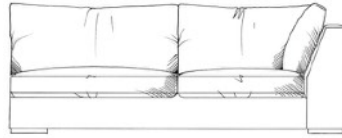

## Prestbury corner group

Foam seat with fibre wrap. Feather back cushions (fibre optional). Solid wood feet available in dark oak, medium oak, light oak, ebony, walnut, smoked grey, wenge or graphite. All units with arm can be ordered left or right hand facing. Bolt-on arms for ease of delivery (NOT lounger).

ALL UNITS HEIGHT 68CM  
 DEPTH 100CM  
 ARM HEIGHT 57CM  
 SEAT HEIGHT 42CM  
 HEIGHT TO BACK CUSHION 82CM

Grand corner unit with arm  
 W: 226cm

Medium armless unit  
 W: 155cm

Grand corner unit no arm  
 W: 203cm

Medium unit 1 arm  
 W: 178cm

Single corner unit W: 100cm

Super grand corner unit with arm  
 W: 277cm

Large armless unit  
 W: 180cm

Medium corner unit with arm  
 W: 201cm

Super grand corner unit no arm  
 W: 254cm

Large unit 1 arm  
 W: 204cm

Med corner unit no arm  
 W: 178cm

Small armless unit W: 90cm

Grand armless unit  
 W: 205cm

Large corner unit with arm  
 W: 213cm

Small unit 1 arm W: 111cm

Grand unit 1 arm w: 229cm