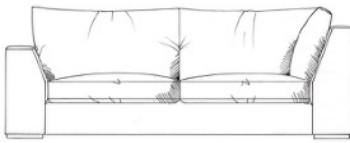

ALL UNITS HEIGHT 68CM  
 DEPTH 100CM  
 ARM HEIGHT 57CM  
 SEAT HEIGHT 42CM  
 HEIGHT TO BACK CUSHION 82CM

Grand corner unit with arm  
 W: 226cm

Medium armless unit  
 W: 155cm

Grand corner unit no arm  
 W: 203cm

Medium unit 1 arm  
 W: 178cm

Single corner unit W: 100cm

Super grand corner unit with arm  
 W: 277cm

Large armless unit  
 W: 180cm

Medium corner unit with arm  
 W: 201cm

Super grand corner unit no arm  
 W: 254cm

Large unit 1 arm  
 W: 204cm

Med corner unit no arm  
 W: 178cm

Small armless unit W: 90cm

Grand armless unit  
 W: 205cm

Large corner unit with arm  
 W: 213cm

Small unit 1 arm W: 111cm

Grand unit 1 arm w: 229cm