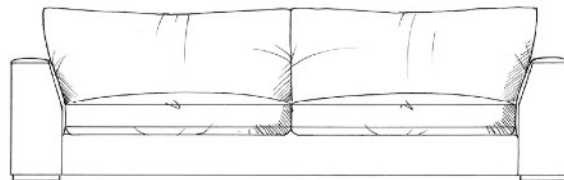

ARM HEIGHT: 57CM

SEAT HEIGHT: 42CM

HEIGHT TO BACK CUSHION: 82CM

Love seat
width 149cm
height 68cm
depth 100cm

Medium sofa
width 199cm
height 68cm
depth 100cm

Large sofa
width 224cm
height 68cm
depth 100cm

Grand sofa
width 250cm
height 68cm
depth 100cm

Extra grand sofa
width 304cm
height 68cm
depth 100cm

Footstools

All stools D:75cm, H:41cm

Medium stool W: 75cm

Large stool W: 88cm

Grand stool W: 102cm