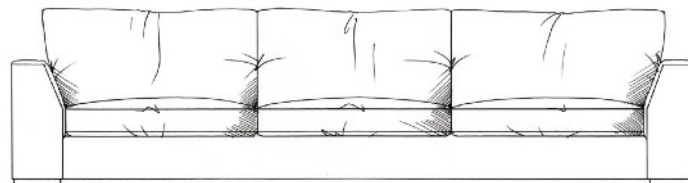

ARM HEIGHT: 57CM

SEAT HEIGHT: 42CM

HEIGHT TO BACK CUSHION: 82CM

Love seat
width 149cm
height 68cm
depth 100cm

Medium sofa
width 199cm
height 68cm
depth 100cm

Large sofa
width 224cm
height 68cm
depth 100cm

Grand sofa
width 250cm
height 68cm
depth 100cm

Extra grand sofa
width 304cm
height 68cm
depth 100cm

Footstools

All stools D:75cm, H:41cm

Medium stool W: 75cm

Large stool W: 88cm

Grand stool W: 102cm