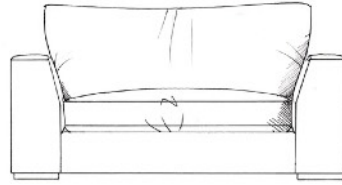

TAMARISK

Prestbury

Foam seat with fibre wrap. Feather back cushions (fibre optional). Solid wood feet available in dark oak, medium oak, light oak, ebony, walnut, smoked grey, wenge or graphite. Bolt-on arms for ease of delivery (NOT love seat).

ARM HEIGHT: 57CM

SEAT HEIGHT: 42CM

HEIGHT TO BACK CUSHION: 82CM

Love seat
width 149cm
height 68cm
depth 100cm

Medium sofa
width 199cm
height 68cm
depth 100cm

Large sofa
width 224cm
height 68cm
depth 100cm

Grand sofa
width 250cm
height 68cm
depth 100cm

Extra grand sofa
width 304cm
height 68cm
depth 100cm

Footstools

All stools D:75cm, H:41cm

Medium stool W: 75cm

Large stool W: 88cm

Grand stool W: 102cm