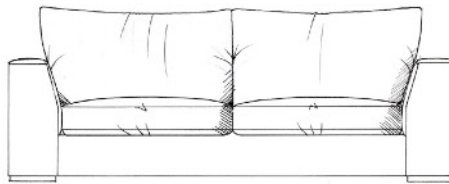

TAMARISK

Prestbury

Foam seat with fibre wrap. Feather back cushions (fibre optional). Solid wood feet available in dark oak, medium oak, light oak, ebony, walnut, smoked grey, wenge or graphite. Bolt-on arms for ease of delivery (NOT love seat).

ARM HEIGHT: 57CM

SEAT HEIGHT: 42CM

HEIGHT TO BACK CUSHION: 82CM

Love seat
width 149cm
height 68cm
depth 100cm

Medium sofa
width 199cm
height 68cm
depth 100cm

Large sofa
width 224cm
height 68cm
depth 100cm

Grand sofa
width 250cm
height 68cm
depth 100cm

Extra grand sofa
width 304cm
height 68cm
depth 100cm

Footstools

All stools D:75cm, H:41cm

Medium stool W: 75cm

Large stool W: 88cm

Grand stool W: 102cm