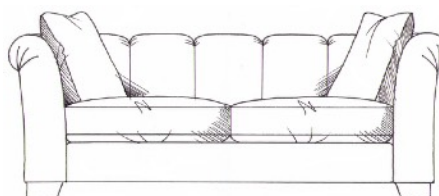

tamarisk

Russell

Chesterfield style sofa with fluted panels to back and arms. Fibre seat with foam core. Feather scatterers - for number of scatterers see price list. Steel serpentine springs. Solid wood feet available in dark oak, light oak, ebony, walnut, smoked grey, wenge or graphite.

Love seat
width 160cm
height 75cm
depth 105cm

Medium sofa
width 188cm
height 75cm
depth 105cm

Large sofa
width 213cm
height 75cm
depth 105cm

Grand sofa
width 238cm
height 75cm
depth 105cm

Supergrand sofa
width 263cm
height 75cm
depth 105cm