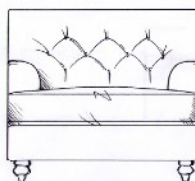

## Rutland

Fibre seat with foam core. But-toned back with feather scatters. Solid wood feet available in dark oak, light oak, ebony, walnut, smoked grey, wenge or graphite. Tapered leg option available.

Chair  
width 83cm  
height 82cm  
depth 96cm

Love seat  
width 140cm  
height 82cm  
depth 100cm

Footstool  
width 100cm  
height 36cm  
depth 100cm

Small sofa  
width 165cm  
height 82cm  
depth 100cm

Medium sofa  
width 185cm  
height 82cm  
depth 100cm

Large sofa  
width 205cm  
height 82cm  
depth 100cm

Grand sofa  
width 225cm  
height 82cm  
depth 100cm