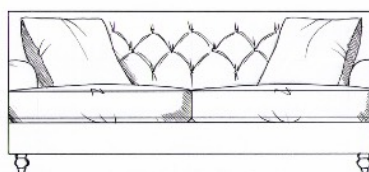

Chair  
width 83cm  
height 82cm  
depth 96cm

Love seat  
width 140cm  
height 82cm  
depth 100cm

Footstool  
width 100cm  
height 36cm  
depth 100cm

Small sofa  
width 165cm  
height 82cm  
depth 100cm

Medium sofa  
width 185cm  
height 82cm  
depth 100cm

Large sofa  
width 205cm  
height 82cm  
depth 100cm

Grand sofa  
width 225cm  
height 82cm  
depth 100cm