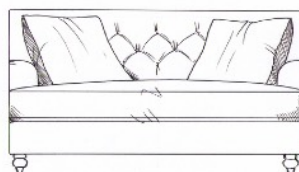

Chair  
width 83cm  
height 82cm  
depth 96cm

Love seat  
width 140cm  
height 82cm  
depth 100cm

Footstool  
width 100cm  
height 36cm  
depth 100cm

Small sofa  
width 165cm  
height 82cm  
depth 100cm

Medium sofa  
width 185cm  
height 82cm  
depth 100cm

Large sofa  
width 205cm  
height 82cm  
depth 100cm

Grand sofa  
width 225cm  
height 82cm  
depth 100cm