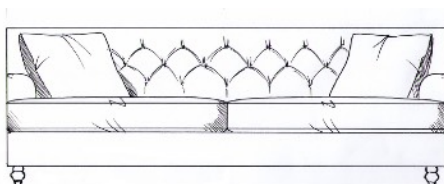

Chair  
width 83cm  
height 82cm  
depth 96cm

Love seat  
width 140cm  
height 82cm  
depth 100cm

Footstool  
width 100cm  
height 36cm  
depth 100cm

Small sofa  
width 165cm  
height 82cm  
depth 100cm

Medium sofa  
width 185cm  
height 82cm  
depth 100cm

Large sofa  
width 205cm  
height 82cm  
depth 100cm

Grand sofa  
width 225cm  
height 82cm  
depth 100cm