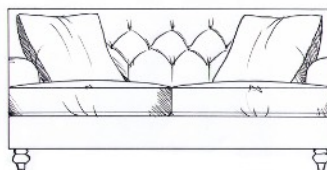

Chair  
width 83cm  
height 82cm  
depth 96cm

Love seat  
width 140cm  
height 82cm  
depth 100cm

Footstool  
width 100cm  
height 36cm  
depth 100cm

Small sofa  
width 165cm  
height 82cm  
depth 100cm

Medium sofa  
width 185cm  
height 82cm  
depth 100cm

Large sofa  
width 205cm  
height 82cm  
depth 100cm

Grand sofa  
width 225cm  
height 82cm  
depth 100cm