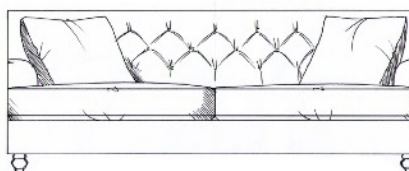

Chair  
width 83cm  
height 82cm  
depth 96cm

Love seat  
width 140cm  
height 82cm  
depth 100cm

Footstool  
width 100cm  
height 36cm  
depth 100cm

Small sofa  
width 165cm  
height 82cm  
depth 100cm

Medium sofa  
width 185cm  
height 82cm  
depth 100cm

Large sofa  
width 205cm  
height 82cm  
depth 100cm

Grand sofa  
width 225cm  
height 82cm  
depth 100cm