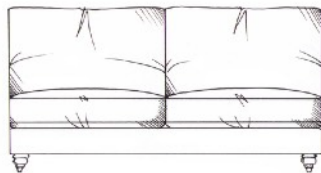

tamarisk

Somerset corner group

Fibre seat with foam core. Fibre back.

Steel serpentine springs. Solid wood feet available in dark oak, light oak, ebony, walnut, smoked grey, wenge or graphite. Optional tapered leg.

ALL UNITS - HEIGHT 78CM
- DEPTH 105CM

Single corner unit width 105cm

Lounger unit
W: 95cm, H: 78cm, D: 175cm

Armless 155cm unit

Armless 175cm unit

Armless 193cm unit

1 arm 94cm unit

1 arm 104cm unit

1 arm 113cm unit

1 arm 133cm unit

1 arm 160cm unit

1 arm 170cm unit

1 arm 190cm unit

1 arm 210cm unit

1 arm 230cm unit

Medium footstool
W: 90cm, H: 35cm, D: 60cm

Large footstool
W: 122cm, H: 35cm, D: 75cm

Maxi footstool
W: 125cm, H: 35cm, D: 105cm