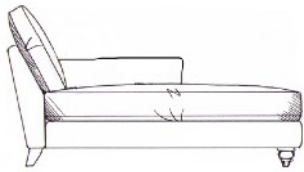

tamarisk

Somerset corner group

Fibre seat with foam core. Fibre back.

Steel serpentine springs. Solid wood feet available in dark oak, light oak, ebony, walnut, smoked grey, wenge or graphite. Optional tapered leg.

ALL UNITS - HEIGHT 78CM
- DEPTH 105CM

Single corner unit width 105cm

Lounger unit
W: 95cm, H: 78cm, D: 175cm

Armless 155cm unit

Armless 175cm unit

Armless 193cm unit

1 arm 94cm unit

1 arm 104cm unit

1 arm 113cm unit

1 arm 133cm unit

1 arm 160cm unit

1 arm 170cm unit

1 arm 190cm unit

1 arm 210cm unit

1 arm 230cm unit

Medium footstool
W: 90cm, H: 35cm, D: 60cm

Large footstool
W: 122cm, H: 35cm, D: 75cm

Maxi footstool
W: 125cm, H: 35cm, D: 105cm