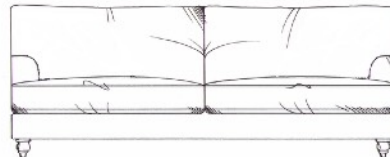

tamarisk

Somerset

Fibre seat with foam core. Fibre back. Steel serpentine springs. Solid wood feet available in dark oak, light oak, ebony, walnut, smoked grey, wenge or graphite. Optional tapered leg.

Chair
width 90cm, height 78cm, depth 105cm

Large sofa
width 210cm, height 78cm, depth 105cm

Love seat
width 130cm, height 78cm, depth 105cm

Grand sofa
width 225cm, height 78cm, depth 105cm

Small sofa
width 160cm, height 78cm, depth 105cm

Super grand sofa
width 250cm, height 78cm, depth 105cm

Medium sofa
width 187cm, height 78cm, depth 105cm

Medium footstool
W: 90cm, H: 35cm, D: 60cm

Large footstool
W: 122cm, H: 35cm, D: 75cm

Maxi footstool
W: 125cm, H: 35cm, D: 105cm