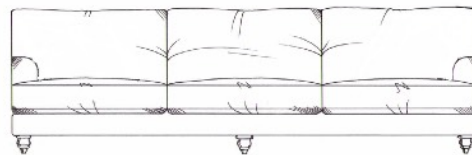

tamarisk

Somerset

Fibre seat with foam core. Fibre back. Steel serpentine springs. Solid wood feet available in dark oak, light oak, ebony, walnut, smoked grey, wenge or graphite. Optional tapered leg.

Chair
width 90cm, height 78cm, depth 105cm

Large sofa
width 210cm, height 78cm, depth 105cm

Love seat
width 130cm, height 78cm, depth 105cm

Grand sofa
width 225cm, height 78cm, depth 105cm

Small sofa
width 160cm, height 78cm, depth 105cm

Super grand sofa
width 250cm, height 78cm, depth 105cm

Medium sofa
width 187cm, height 78cm, depth 105cm

Medium footstool
W: 90cm, H: 35cm, D: 60cm

Large footstool
W: 122cm, H: 35cm, D: 75cm

Maxi footstool
W: 125cm, H: 35cm, D: 105cm