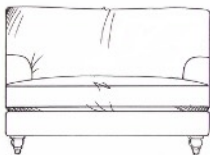

tamarisk

Somerset

Fibre seat with foam core. Fibre back. Steel serpentine springs. Solid wood feet available in dark oak, light oak, ebony, walnut, smoked grey, wenge or graphite. Optional tapered leg.

Chair
width 90cm, height 78cm, depth 105cm

Large sofa
width 210cm, height 78cm, depth 105cm

Love seat
width 130cm, height 78cm, depth 105cm

Grand sofa
width 225cm, height 78cm, depth 105cm

Small sofa
width 160cm, height 78cm, depth 105cm

Super grand sofa
width 250cm, height 78cm, depth 105cm

Medium sofa
width 187cm, height 78cm, depth 105cm

Medium footstool
W: 90cm, H: 35cm, D: 60cm

Large footstool
W: 122cm, H: 35cm, D: 75cm

Maxi footstool
W: 125cm, H: 35cm, D: 105cm