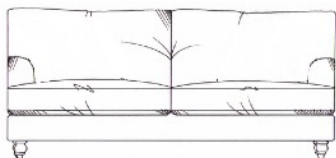

tamarisk

Somerset

Fibre seat with foam core. Fibre back. Steel serpentine springs. Solid wood feet available in dark oak, light oak, ebony, walnut, smoked grey, wenge or graphite. Optional tapered leg.

Chair
width 90cm, height 78cm, depth 105cm

Large sofa
width 210cm, height 78cm, depth 105cm

Love seat
width 130cm, height 78cm, depth 105cm

Grand sofa
width 225cm, height 78cm, depth 105cm

Small sofa
width 160cm, height 78cm, depth 105cm

Super grand sofa
width 250cm, height 78cm, depth 105cm

Medium sofa
width 187cm, height 78cm, depth 105cm

Medium footstool
W: 90cm, H: 35cm, D: 60cm

Large footstool
W: 122cm, H: 35cm, D: 75cm

Maxi footstool
W: 125cm, H: 35cm, D: 105cm