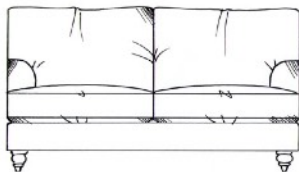

tamarisk

Somerset

Fibre seat with foam core. Fibre back. Steel serpentine springs. Solid wood feet available in dark oak, light oak, ebony, walnut, smoked grey, wenge or graphite. Optional tapered leg.

Chair
width 90cm, height 78cm, depth 105cm

Large sofa
width 210cm, height 78cm, depth 105cm

Love seat
width 130cm, height 78cm, depth 105cm

Grand sofa
width 225cm, height 78cm, depth 105cm

Small sofa
width 160cm, height 78cm, depth 105cm

Super grand sofa
width 250cm, height 78cm, depth 105cm

Medium sofa
width 187cm, height 78cm, depth 105cm

Medium footstool
W: 90cm, H: 35cm, D: 60cm

Large footstool
W: 122cm, H: 35cm, D: 75cm

Maxi footstool
W: 125cm, H: 35cm, D: 105cm