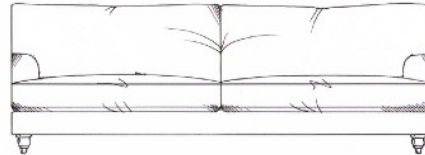

tamarisk

Somerset

Fibre seat with foam core. Fibre back. Steel serpentine springs. Solid wood feet available in dark oak, light oak, ebony, walnut, smoked grey, wenge or graphite. Optional tapered leg.

Chair
width 90cm, height 78cm, depth 105cm

Large sofa
width 210cm, height 78cm, depth 105cm

Love seat
width 130cm, height 78cm, depth 105cm

Grand sofa
width 225cm, height 78cm, depth 105cm

Small sofa
width 160cm, height 78cm, depth 105cm

Super grand sofa
width 250cm, height 78cm, depth 105cm

Medium sofa
width 187cm, height 78cm, depth 105cm

Medium footstool
W: 90cm, H: 35cm, D: 60cm

Large footstool
W: 122cm, H: 35cm, D: 75cm

Maxi footstool
W: 125cm, H: 35cm, D: 105cm