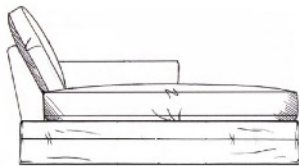

## Somerton corner group Loose Cover

Fibre seat with foam core. Fibre back.

Steel serpentine springs. Solid wood feet available in dark oak, medium oak, light oak, ebony, walnut, smoked grey, wenge or graphite. Optional tapered leg.

ALL UNITS - HEIGHT 78CM  
- DEPTH 105CM

Single corner unit width 105cm

Lounger unit

W: 95cm, H: 78cm, D: 175cm

Armless 154cm unit

Armless 178cm unit

Armless 194cm unit

1 arm 76cm unit