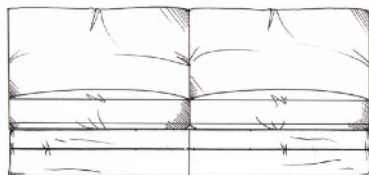

## Somerton corner group Loose Cover

Fibre seat with foam core. Fibre back.

Steel serpentine springs. Solid wood feet available in dark oak, medium oak, light oak, ebony, walnut, smoked grey, wenge or graphite. Optional tapered leg.

ALL UNITS - HEIGHT 78CM  
- DEPTH 105CM

Single corner unit width 105cm

Lounger unit

W: 95cm, H: 78cm, D: 175cm

Armless 154cm unit

Armless 178cm unit

Armless 194cm unit

1 arm 76cm unit

1 arm 104cm unit

1 arm 114cm unit

1 arm 133cm unit

1 arm 144cm unit

1 arm 170cm unit

1 arm 194cm unit

1 arm 210cm unit

1 arm 235cm unit