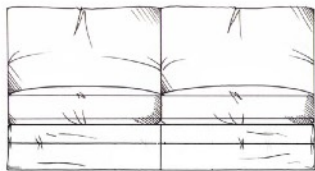

## Somerton corner group Loose Cover

Fibre seat with foam core. Fibre back.

Steel serpentine springs. Solid wood feet available in dark oak, medium oak, light oak, ebony, walnut, smoked grey, wenge or graphite. Optional tapered leg.

ALL UNITS - HEIGHT 78CM  
- DEPTH 105CM

Single corner unit width 105cm

Lounger unit

W: 95cm, H: 78cm, D: 175cm

Armless 154cm unit

Armless 178cm unit

Armless 194cm unit

1 arm 76cm unit

1 arm 104cm unit

1 arm 114cm unit

1 arm 133cm unit

1 arm 144cm unit

1 arm 170cm unit

1 arm 194cm unit

1 arm 210cm unit

1 arm 235cm unit