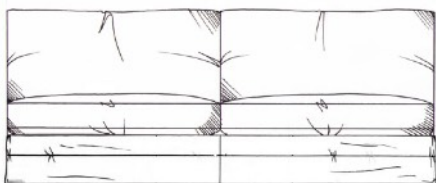

## Somerton corner group Loose Cover

Fibre seat with foam core. Fibre back.

Steel serpentine springs. Solid wood feet available in dark oak, medium oak, light oak, ebony, walnut, smoked grey, wenge or graphite. Optional tapered leg.

ALL UNITS - HEIGHT 78CM  
- DEPTH 105CM

Single corner unit width 105cm

Lounger unit

W: 95cm, H: 78cm, D: 175cm

Armless 154cm unit

Armless 178cm unit

Armless 194cm unit

1 arm 76cm unit

1 arm 104cm unit

1 arm 114cm unit

1 arm 133cm unit

1 arm 144cm unit

1 arm 170cm unit

1 arm 194cm unit

1 arm 210cm unit

1 arm 235cm unit