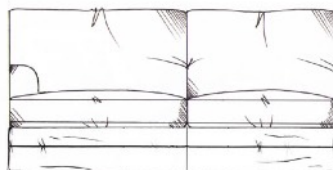

## Somerton corner group Loose Cover

Fibre seat with foam core. Fibre back.

Steel serpentine springs. Solid wood feet available in dark oak, medium oak, light oak, ebony, walnut, smoked grey, wenge or graphite. Optional tapered leg.

ALL UNITS - HEIGHT 78CM  
- DEPTH 105CM

Single corner unit width 105cm

Lounger unit

W: 95cm, H: 78cm, D: 175cm

Armless 154cm unit

Armless 178cm unit

Armless 194cm unit

1 arm 76cm unit

1 arm 104cm unit

1 arm 114cm unit

1 arm 133cm unit

1 arm 144cm unit

1 arm 170cm unit

1 arm 194cm unit

1 arm 210cm unit

1 arm 235cm unit