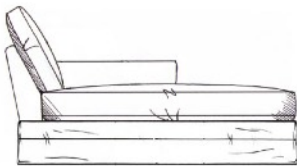

tamarisk

Somerton corner group Loose Cover

Fibre seat with foam core. Fibre back.

Steel serpentine springs. Solid wood feet available in dark oak, light oak, ebony, walnut, smoked grey, wenge or graphite.

Optional tapered leg.

ALL UNITS - HEIGHT 78CM
- DEPTH 105CM

Single corner unit width 105cm

Lounger unit
W: 95cm, H: 78cm, D: 175cm

Armless 155cm unit

Armless 175cm unit

Armless 193cm unit

1 arm 94cm unit

1 arm 104cm unit

1 arm 113cm unit

1 arm 133cm unit

1 arm 160cm unit

1 arm 170cm unit

1 arm 190cm unit

1 arm 210cm unit

1 arm 230cm unit

Medium footstool
W: 90cm, H: 35cm, D: 60cm

Large footstool
W: 122cm, H: 35cm, D: 75cm

Maxi footstool
W: 125cm, H: 35cm, D: 105cm