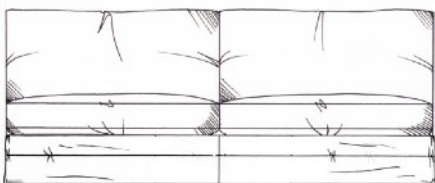

tamarisk

Somerton corner group Loose Cover

Fibre seat with foam core. Fibre back.

Steel serpentine springs. Solid wood feet available in dark oak, light oak, ebony, walnut, smoked grey, wenge or graphite.

Optional tapered leg.

ALL UNITS - HEIGHT 78CM
- DEPTH 105CM

Single corner unit width 105cm

Lounger unit
W: 95cm, H: 78cm, D: 175cm

Armless 155cm unit

Armless 175cm unit

Armless 193cm unit

1 arm 94cm unit

1 arm 104cm unit

1 arm 113cm unit

1 arm 133cm unit

1 arm 160cm unit

1 arm 170cm unit

1 arm 190cm unit

1 arm 210cm unit

1 arm 230cm unit