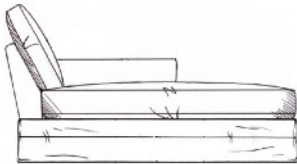

Super grand sofa  
width 250cm, height 78cm, depth 105cm

Medium sofa  
width 187cm, height 78cm, depth 105cm

Medium footstool  
W: 90cm, H: 35cm, D: 60cm

Large footstool  
W: 122cm, H: 35cm, D: 75cm

Maxi footstool  
W: 125cm, H: 35cm, D: 105cm

## Somerton corner group Loose Cover

Fibre seat with foam core. Fibre back.

Steel serpentine springs. Solid wood feet available in dark oak, light oak, ebony, walnut, smoked grey, wenge or graphite.

Optional tapered leg.

ALL UNITS - HEIGHT 78CM  
- DEPTH 105CM

Single corner unit width 105cm

Lounger unit  
W: 95cm, H: 78cm, D: 175cm

Armless 155cm unit

Armless 175cm unit

Armless 193cm unit

1 arm 94cm unit

1 arm 104cm unit