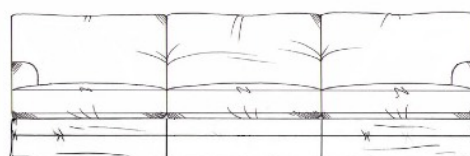

Chair  
width 90cm, height 78cm, depth 105cm

Large sofa  
width 210cm, height 78cm, depth 105cm

Love seat  
width 130cm, height 78cm, depth 105cm

Grand sofa  
width 225cm, height 78cm, depth 105cm

Small sofa  
width 160cm, height 78cm, depth 105cm

Super grand sofa  
width 250cm, height 78cm, depth 105cm

Medium sofa  
width 187cm, height 78cm, depth 105cm

Medium footstool  
W: 90cm, H: 35cm, D: 60cm

Large footstool  
W: 122cm, H: 35cm, D: 75cm

Maxi footstool  
W: 125cm, H: 35cm, D: 105cm