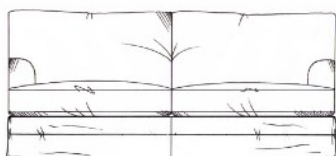

Chair  
width 90cm, height 78cm, depth 105cm

Large sofa  
width 210cm, height 78cm, depth 105cm

Love seat  
width 130cm, height 78cm, depth 105cm

Grand sofa  
width 225cm, height 78cm, depth 105cm

Small sofa  
width 160cm, height 78cm, depth 105cm

Super grand sofa  
width 250cm, height 78cm, depth 105cm

Medium sofa  
width 187cm, height 78cm, depth 105cm

Medium footstool  
W: 90cm, H: 35cm, D: 60cm

Large footstool  
W: 122cm, H: 35cm, D: 75cm

Maxi footstool  
W: 125cm, H: 35cm, D: 105cm