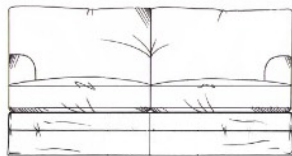

Chair  
width 90cm, height 78cm, depth 105cm

Large sofa  
width 210cm, height 78cm, depth 105cm

Love seat  
width 130cm, height 78cm, depth 105cm

Grand sofa  
width 225cm, height 78cm, depth 105cm

Small sofa  
width 160cm, height 78cm, depth 105cm

Super grand sofa  
width 250cm, height 78cm, depth 105cm

Medium sofa  
width 187cm, height 78cm, depth 105cm

Medium footstool  
W: 90cm, H: 35cm, D: 60cm

Large footstool  
W: 122cm, H: 35cm, D: 75cm

Maxi footstool  
W: 125cm, H: 35cm, D: 105cm