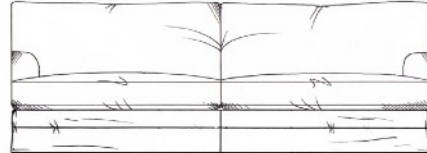

ALL UNITS

- FRAME HEIGHT 78CM
- DEPTH 105CM
- ARM HEIGHT 55CM
- SEAT HEIGHT 47CM
- HEIGHT TO BACK CUSHION 92CM

Chair
width 92cm, height 78cm, depth 105cm

Large sofa
width 210cm, height 78cm, depth 105cm

Love seat
width 130cm, height 78cm, depth 105cm

Grand sofa
width 226cm, height 78cm, depth 105cm

Small sofa
width 160cm, height 78cm, depth 105cm

Super grand sofa
width 251cm, height 78cm, depth 105cm

Medium sofa
width 186cm, height 78cm, depth 105cm

Medium footstool
W: 90cm, H: 35cm, D: 60cm