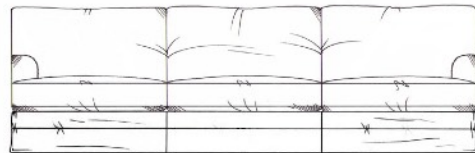

ALL UNITS

- FRAME HEIGHT 78CM
- DEPTH 105CM
- ARM HEIGHT 55CM
- SEAT HEIGHT 47CM
- HEIGHT TO BACK CUSHION 92CM

Chair
width 92cm, height 78cm, depth 105cm

Large sofa
width 210cm, height 78cm, depth 105cm

Love seat
width 130cm, height 78cm, depth 105cm

Grand sofa
width 226cm, height 78cm, depth 105cm

Small sofa
width 160cm, height 78cm, depth 105cm

Super grand sofa
width 251cm, height 78cm, depth 105cm

Medium sofa
width 186cm, height 78cm, depth 105cm

Medium footstool
W: 90cm, H: 35cm, D: 60cm