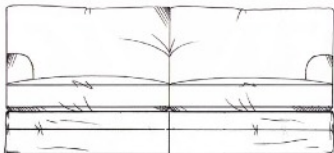

ALL UNITS

- FRAME HEIGHT 78CM
- DEPTH 105CM
- ARM HEIGHT 55CM
- SEAT HEIGHT 47CM
- HEIGHT TO BACK CUSHION 92CM

Chair
width 92cm, height 78cm, depth 105cm

Large sofa
width 210cm, height 78cm, depth 105cm

Love seat
width 130cm, height 78cm, depth 105cm

Grand sofa
width 226cm, height 78cm, depth 105cm

Small sofa
width 160cm, height 78cm, depth 105cm

Super grand sofa
width 251cm, height 78cm, depth 105cm

Medium sofa
width 186cm, height 78cm, depth 105cm

Medium footstool
W: 90cm, H: 35cm, D: 60cm