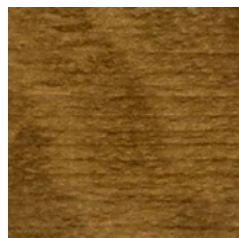

# TAMARISK

WOOD FINISHES

Dark Oak

Ebony

Graphite

Light Oak  
(Not Available on Plinths)

Medium Oak

Smoked Grey

Wenge

Walnut

Washed Oak  
(Not Available on Plinths)

\*The samples are for illustration purposes only. The colours may vary as wood is a natural product and the grain can affect the appearance of the wood and its colour.