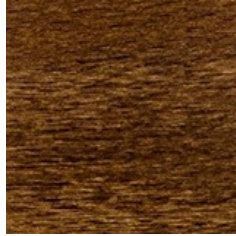

# TAMARISK

WOOD FINISHES

Dark Oak

Ebony

Graphite

Light Oak  
(Not Available on Plinths)

Medium Oak

Smoked Grey

Wenge

Walnut

Washed Oak  
(Not Available on Plinths)

\*The samples are for illustration purposes only. The colours may vary as wood is a natural product and the grain can affect the appearance of the wood and its colour.