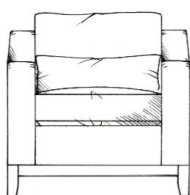

tamarisk

Bloxham

Foam seat with fibre wrap. Fibre back. Steel serpentine springs. Solid wood plinth available in dark oak, light oak, ebony, walnut, smoked grey, wenge or graphite.

Love seat
width 120cm, height 85cm, depth 103cm

Small sofa
width 160cm, height 85cm, depth 103cm

Chair (including lumbar cushion)
width 84cm, height 85cm, depth 103cm

Medium sofa
width 181cm, height 85cm, depth 103cm

Footstool

	width	height	depth
Medium	90cm	35cm	60cm
Large	122cm	35cm	75cm
Maxi	125cm	35cm	105cm

Large sofa
width 201cm, height 85cm, depth 103cm

Grand sofa (3 seat places)
width 229cm, height 85cm, depth 103cm