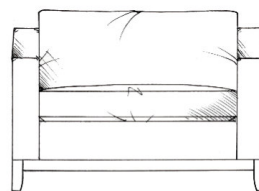

tamarisk

Bloxham

Foam seat with fibre wrap. Fibre back. Steel serpentine springs. Solid wood plinth available in dark oak, light oak, ebony, walnut, smoked grey, wenge or graphite.

Love seat
width 120cm, height 85cm, depth 103cm

Small sofa
width 160cm, height 85cm, depth 103cm

Chair (including lumbar cushion)
width 84cm, height 85cm, depth 103cm

Medium sofa
width 181cm, height 85cm, depth 103cm

Footstool

	width	height	depth
Medium	90cm	35cm	60cm
Large	122cm	35cm	75cm
Maxi	125cm	35cm	105cm

Large sofa
width 201cm, height 85cm, depth 103cm

Grand sofa (3 seat places)
width 229cm, height 85cm, depth 103cm