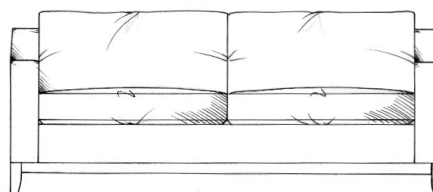

tamarisk

Bloxham

Foam seat with fibre wrap. Fibre back. Steel serpentine springs. Solid wood plinth available in dark oak, light oak, ebony, walnut, smoked grey, wenge or graphite.

Love seat
width 120cm, height 85cm, depth 103cm

Small sofa
width 160cm, height 85cm, depth 103cm

Chair (including lumbar cushion)
width 84cm, height 85cm, depth 103cm

Medium sofa
width 181cm, height 85cm, depth 103cm

Footstool

	width	height	depth
Medium	90cm	35cm	60cm
Large	122cm	35cm	75cm
Maxi	125cm	35cm	105cm

Large sofa
width 201cm, height 85cm, depth 103cm

Grand sofa (3 seat places)
width 229cm, height 85cm, depth 103cm