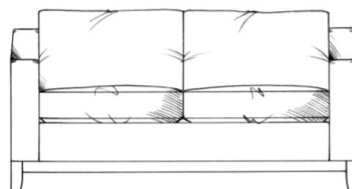

tamarisk

Bloxham

Foam seat with fibre wrap. Fibre back. Steel serpentine springs. Solid wood plinth available in dark oak, light oak, ebony, walnut, smoked grey, wenge or graphite.

Love seat
width 120cm, height 85cm, depth 103cm

Small sofa
width 160cm, height 85cm, depth 103cm

Chair (including lumbar cushion)
width 84cm, height 85cm, depth 103cm

Medium sofa
width 181cm, height 85cm, depth 103cm

Footstool

	width	height	depth
Medium	90cm	35cm	60cm
Large	122cm	35cm	75cm
Maxi	125cm	35cm	105cm

Large sofa
width 201cm, height 85cm, depth 103cm

Grand sofa (3 seat places)
width 229cm, height 85cm, depth 103cm