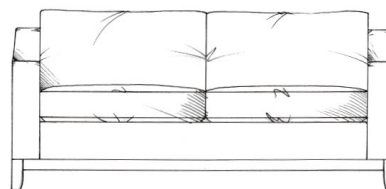

tamarisk

Bloxham

Foam seat with fibre wrap. Fibre back. Steel serpentine springs. Solid wood plinth available in dark oak, light oak, ebony, walnut, smoked grey, wenge or graphite.

Love seat
width 120cm, height 85cm, depth 103cm

Small sofa
width 160cm, height 85cm, depth 103cm

Chair (including lumbar cushion)
width 84cm, height 85cm, depth 103cm

Medium sofa
width 181cm, height 85cm, depth 103cm

Footstool

	width	height	depth
Medium	90cm	35cm	60cm
Large	122cm	35cm	75cm
Maxi	125cm	35cm	105cm

Large sofa
width 201cm, height 85cm, depth 103cm

Grand sofa (3 seat places)
width 229cm, height 85cm, depth 103cm