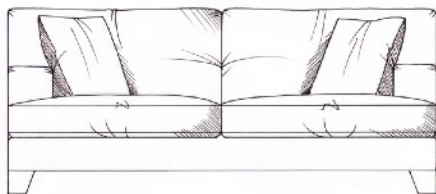

Chair
width 80cm, height 70cm, depth 110cm

Grand sofa
width 227cm, height 70cm, depth 110cm

Love seat
width 132cm, height 70cm, depth 110cm

Supergrand sofa
width 244cm, height 70cm, depth 110cm

Medium sofa
width 184cm, height 70cm, depth 110cm

Supergrand split sofa
width 244cm, height 70cm, depth 110cm

Large sofa
width 207cm, height 70cm, depth 110cm

Extra grand sofa
width 257cm, height 70cm, depth 110cm