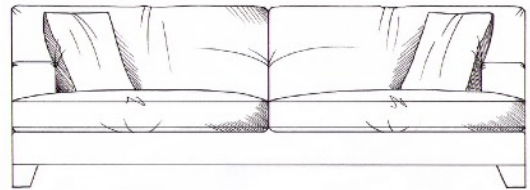

Chair
width 80cm, height 70cm, depth 110cm

Grand sofa
width 227cm, height 70cm, depth 110cm

Love seat
width 132cm, height 70cm, depth 110cm

Supergrand sofa
width 244cm, height 70cm, depth 110cm

Medium sofa
width 184cm, height 70cm, depth 110cm

Supergrand split sofa
width 244cm, height 70cm, depth 110cm

Large sofa
width 207cm, height 70cm, depth 110cm

Extra grand sofa
width 257cm, height 70cm, depth 110cm