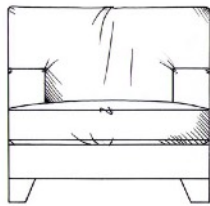

Chair
width 80cm, height 70cm, depth 110cm

Grand sofa
width 227cm, height 70cm, depth 110cm

Love seat
width 132cm, height 70cm, depth 110cm

Supergrand sofa
width 244cm, height 70cm, depth 110cm

Medium sofa
width 184cm, height 70cm, depth 110cm

Supergrand split sofa
width 244cm, height 70cm, depth 110cm

Large sofa
width 207cm, height 70cm, depth 110cm

Extra grand sofa
width 257cm, height 70cm, depth 110cm