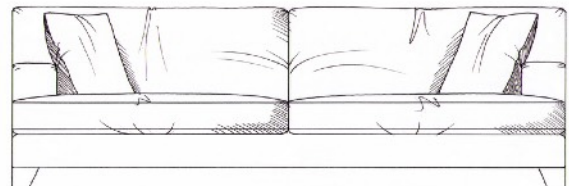

Chair
width 80cm, height 70cm, depth 110cm

Grand sofa
width 227cm, height 70cm, depth 110cm

Love seat
width 132cm, height 70cm, depth 110cm

Supergrand sofa
width 244cm, height 70cm, depth 110cm

Medium sofa
width 184cm, height 70cm, depth 110cm

Supergrand split sofa
width 244cm, height 70cm, depth 110cm

Large sofa
width 207cm, height 70cm, depth 110cm

Extra grand sofa
width 257cm, height 70cm, depth 110cm