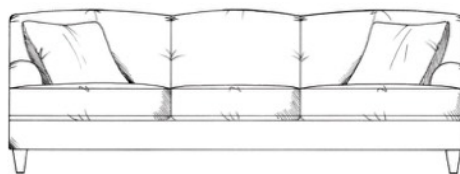

Medium footstool
W: 90cm, H: 35cm, D: 60cm

Large footstool
W: 122cm, H: 35cm, D: 75cm

Maxi footstool
W: 125cm, H: 35cm, D: 105cm

Small sofa
width 165cm
height 88cm
depth 102cm

Medium sofa
width 185cm
height 88cm
depth 102cm

Chair
width 90cm
height 88cm
depth 102cm

Large sofa
width 205cm
height 88cm
depth 102cm

High back chair
width 90cm
height 91cm
depth 102cm

Grand sofa
width 225cm
height 88cm
depth 102cm

Super grand sofa
(3 cushions)
width 245cm
height 88cm
depth 102cm