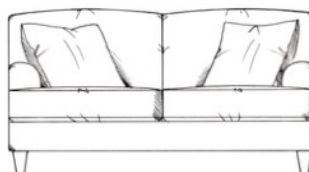

tamarisk

LOXTON

Fibre seat with foam core. Fixed back with feather scatters. Solid wood feet available in dark oak, light oak, ebony, walnut, smoked grey, wenge or graphite. Optional turned leg.

Love seat
width 130cm
height 88cm
depth 102cm

Medium footstool
W: 90cm, H: 35cm, D: 60cm

Large footstool
W: 122cm, H: 35cm, D: 75cm

Maxi footstool
W: 125cm, H: 35cm, D: 105cm

Small sofa
width 165cm
height 88cm
depth 102cm

Medium sofa
width 185cm
height 88cm
depth 102cm

Chair
width 90cm
height 88cm
depth 102cm

Large sofa
width 205cm
height 88cm
depth 102cm

High back chair
width 90cm
height 91cm
depth 102cm

Grand sofa
width 225cm
height 88cm
depth 102cm

Super grand sofa
(3 cushions)
width 245cm
height 88cm
depth 102cm