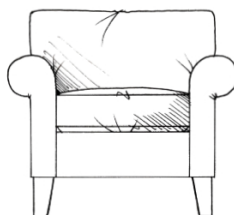

tamarisk

Sherborne

Foam seat with fibre wrap.
Fibre back. Feather scatters
(45cm); chair nil; love seat &
sofas x 2. Solid wood feet
available in dark oak, light
oak, ebony, walnut, smoked
grey wenge or graphite.

Chair
width 90cm
height 81cm
depth 93cm

Love seat
width 140cm
height 81cm
depth 93cm

Small sofa
width 160cm
height 81cm
depth 93cm

Medium sofa
width 180cm
height 81cm
depth 93cm

Large sofa
width 200cm
height 81cm
depth 93cm