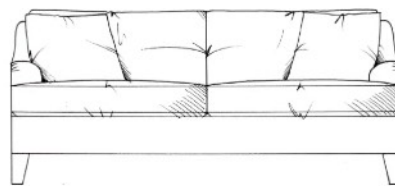

## Walcot

Feather seats; back cushions with lower fibre lumbar channel and 2 further feather channels above. Full fibre backs are available, as well as fibre seat with foam core. Feather scatters.

Solid wood feet available in dark oak, light oak, ebony, walnut, wenge, smoked grey or graphite. Optional turned leg.

Medium Sofa  
width 190cm, height 85cm, depth 107cm

Chair  
width 85cm, height 85cm, depth 107cm

Large sofa  
width 205cm, height 85cm, depth 107cm

Love seat  
width 130cm, height 85cm, depth 107cm

Extra large sofa  
width 215cm, height 85cm, depth 107cm

Small sofa  
width 170cm, height 85cm, depth 107cm

Grand sofa  
width 235cm, height 85cm, depth 107cm

Footstool			
Medium	W:85cm	H:37cm	D:60cm
Large	W:122cm	H:37cm	D:75cm
Maxi	W:125cm	H:37cm	D:105cm

Super grand sofa (3 seat places)  
width 255cm, height 85cm, depth 107cm