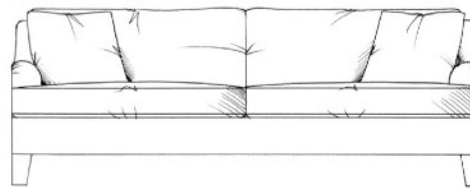

## Walcot

Feather seats; back cushions with lower fibre lumbar channel and 2 further feather channels above. Full fibre backs are available, as well as fibre seat with foam core. Feather scatters.

Solid wood feet available in dark oak, light oak, ebony, walnut, wenge, smoked grey or graphite. Optional turned leg.

Medium Sofa  
width 190cm, height 85cm, depth 107cm

Chair  
width 85cm, height 85cm, depth 107cm

Large sofa  
width 205cm, height 85cm, depth 107cm

Love seat  
width 130cm, height 85cm, depth 107cm

Extra large sofa  
width 215cm, height 85cm, depth 107cm

Small sofa  
width 170cm, height 85cm, depth 107cm

Grand sofa  
width 235cm, height 85cm, depth 107cm

Footstool			
Medium	W:85cm	H:37cm	D:60cm
Large	W:122cm	H:37cm	D:75cm
Maxi	W:125cm	H:37cm	D:105cm

Super grand sofa (3 seat places)  
width 255cm, height 85cm, depth 107cm