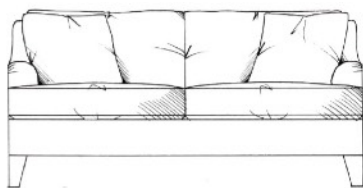

## Walcot

Feather seats; back cushions with lower fibre lumbar channel and 2 further feather channels above. Full fibre backs are available, as well as fibre seat with foam core. Feather scatters.

Solid wood feet available in dark oak, light oak, ebony, walnut, wenge, smoked grey or graphite. Optional turned leg.

Medium Sofa  
width 190cm, height 85cm, depth 107cm

Chair  
width 85cm, height 85cm, depth 107cm

Large sofa  
width 205cm, height 85cm, depth 107cm

Love seat  
width 130cm, height 85cm, depth 107cm

Extra large sofa  
width 215cm, height 85cm, depth 107cm

Small sofa  
width 170cm, height 85cm, depth 107cm

Grand sofa  
width 235cm, height 85cm, depth 107cm

Footstool			
Medium	W:85cm	H:37cm	D:60cm
Large	W:122cm	H:37cm	D:75cm
Maxi	W:125cm	H:37cm	D:105cm

Super grand sofa (3 seat places)  
width 255cm, height 85cm, depth 107cm